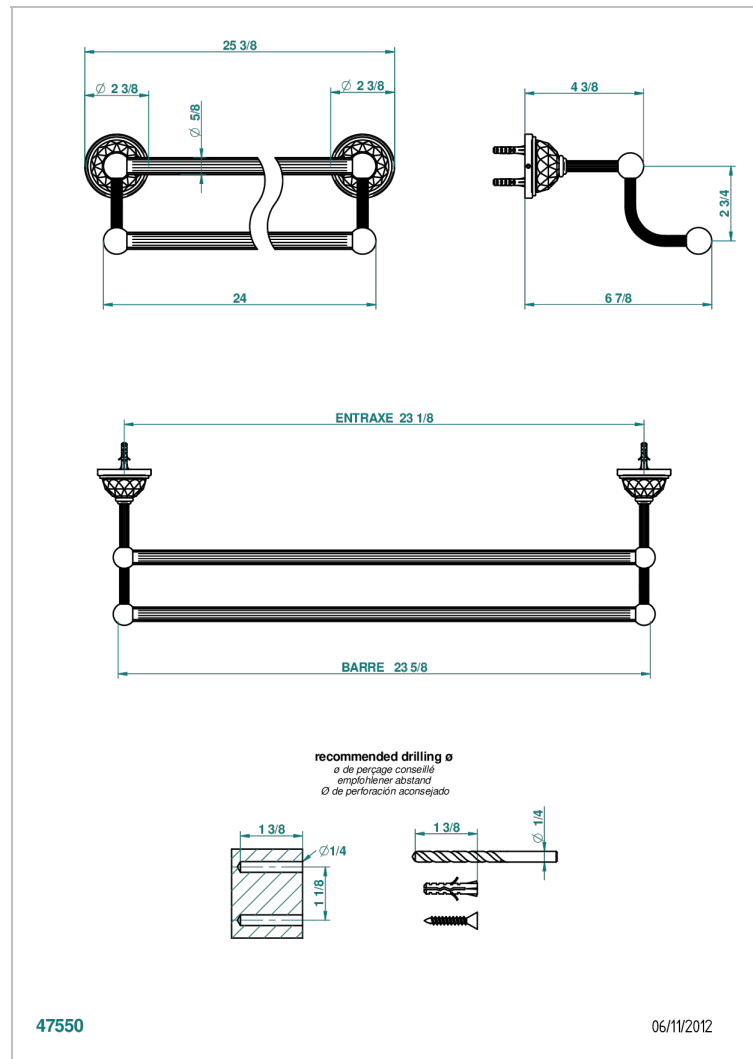

MANDARINE CRISTALLIA DIAMANT

U1K-516/60

Towel rail, 2 fixed rails, length: 600 mm

THG[®]
PARIS

CARACTERÍSTICAS

- Mandarine Cristallia Diamant
- Towel rail, 2 fixed rails, length: 600 mm

ACABADOS DISPONIBLES