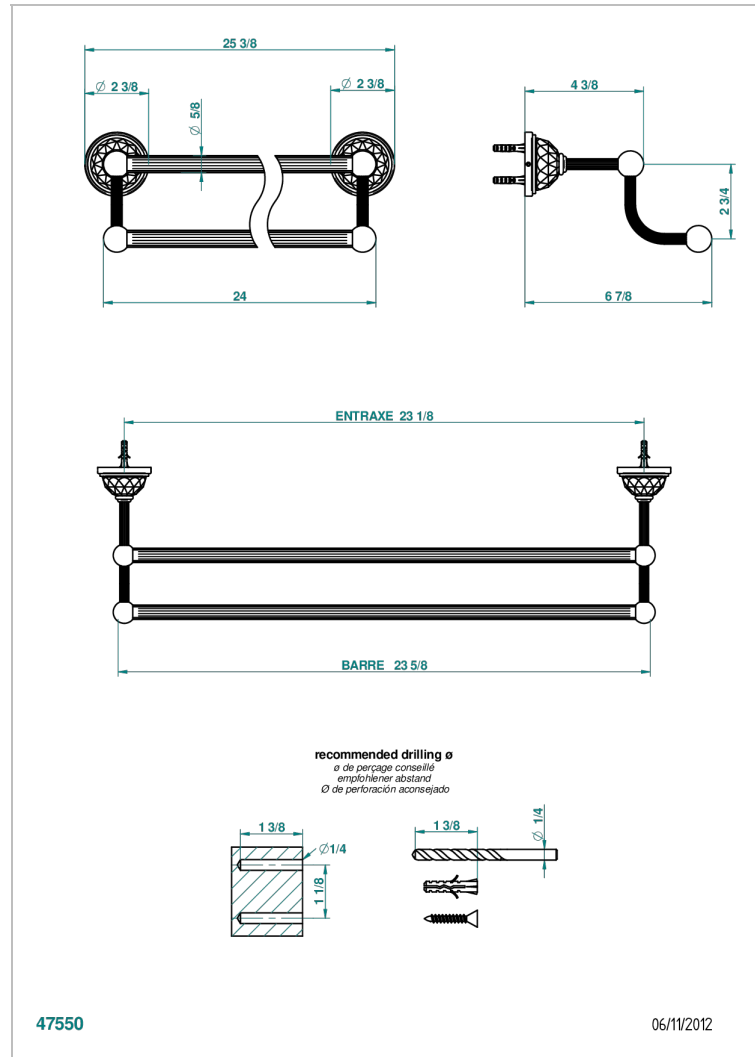

MANDARINE CRISTALLIA DIAMANT

U1K-516/60

Double towel bar, 24" long

47550

06/11/2012

CHARACTERISTIC

- Mandarine Cristallia Diamant
- Double towel bar, 24" long

AVAILABLE FINITIONS