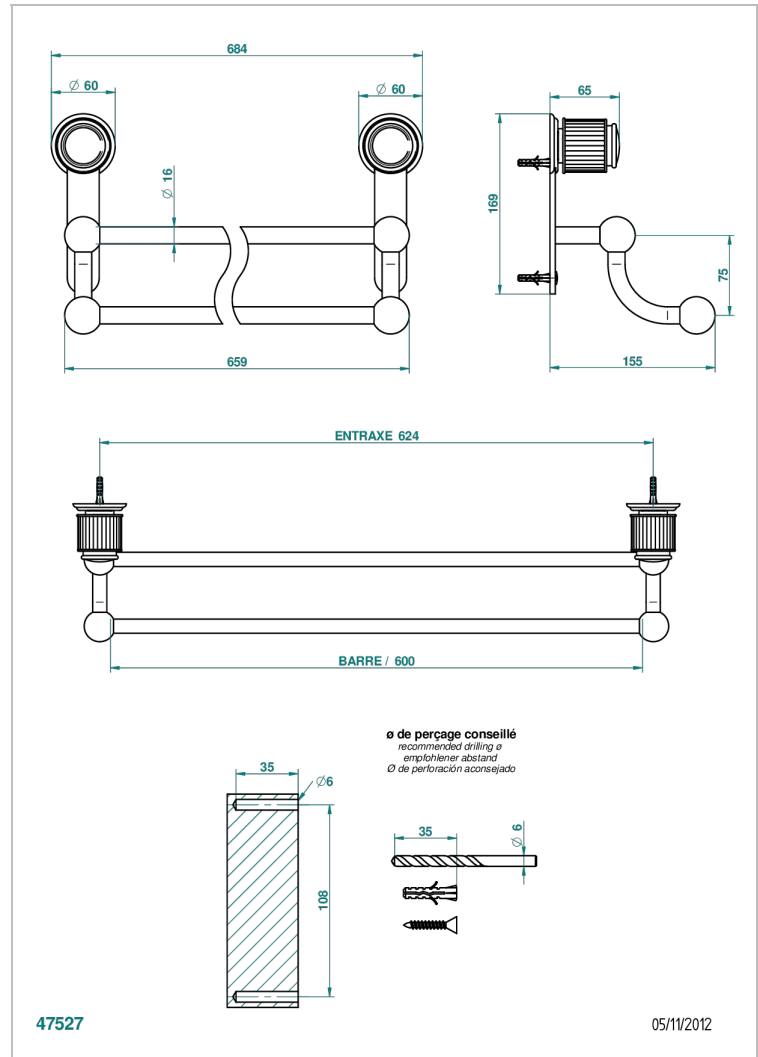

JAIPUR ONICE NEGRO

A9C-516/60

Towel rail, 2 fixed rails, length: 600 mm

THG[®]
PARIS

CARACTERÍSTICAS

- Jaipur Onice Negro
- Towel rail, 2 fixed rails, length: 600 mm

ACABADOS DISPONIBLES

Bronce claro - D01
Cerámica negra mate - D30
Cobre viejo mate - H07
Cromo - A02
Cromo / dorado - G02
Cromo mate - C02