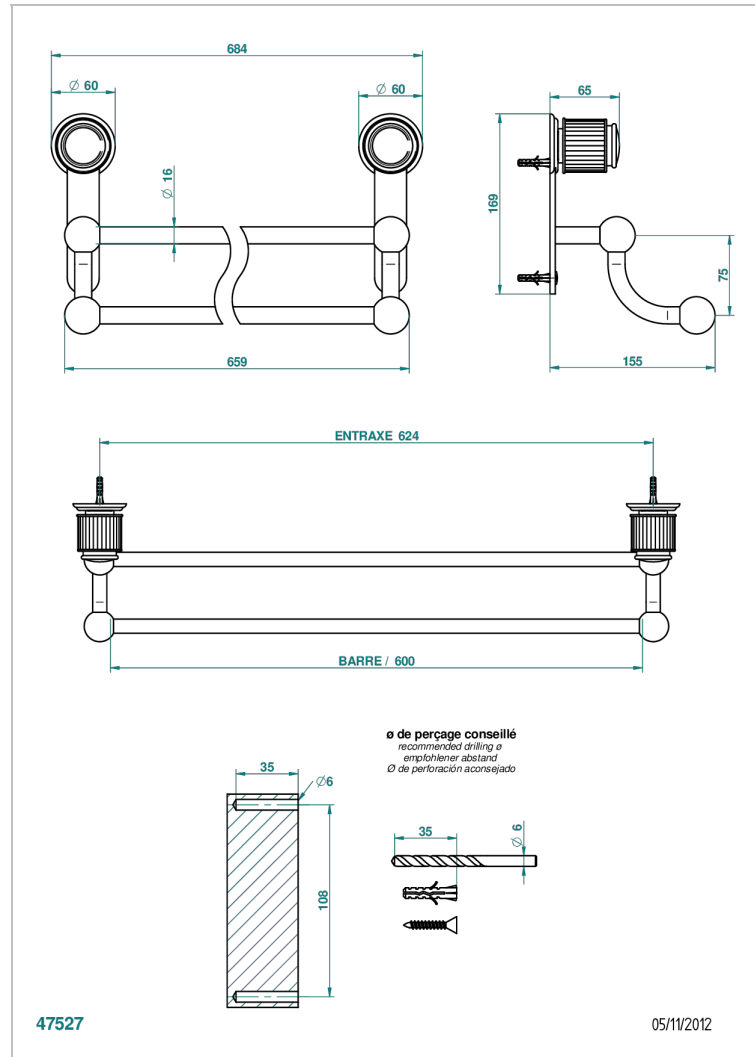

# JAIPUR BLACK ONYX

A9C-516/60

Double towel bar, 24" long

## CHARACTERISTIC

- Jaipur Black Onyx
- Double towel bar, 24" long