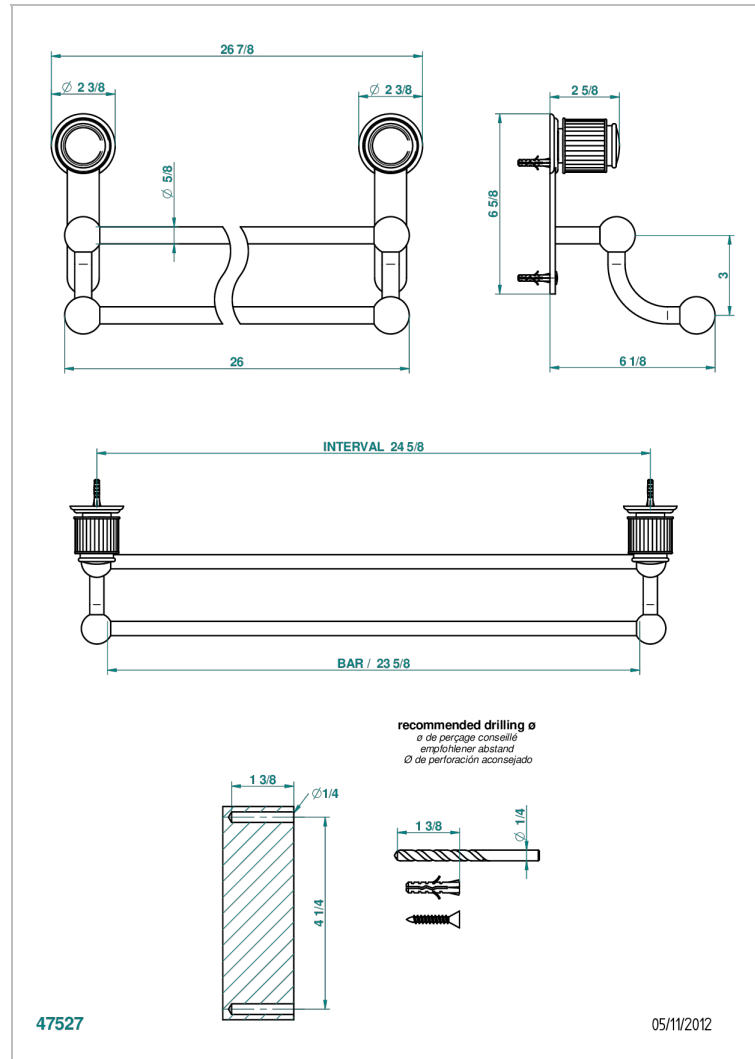

# JAIPUR ONICE NEGRO

A9C-516/60

Towel rail, 2 fixed rails, length: 600 mm

THG<sup>®</sup>  
PARIS

## CARACTERÍSTICAS

- Jaipur Onice Negro
- Towel rail, 2 fixed rails, length: 600 mm