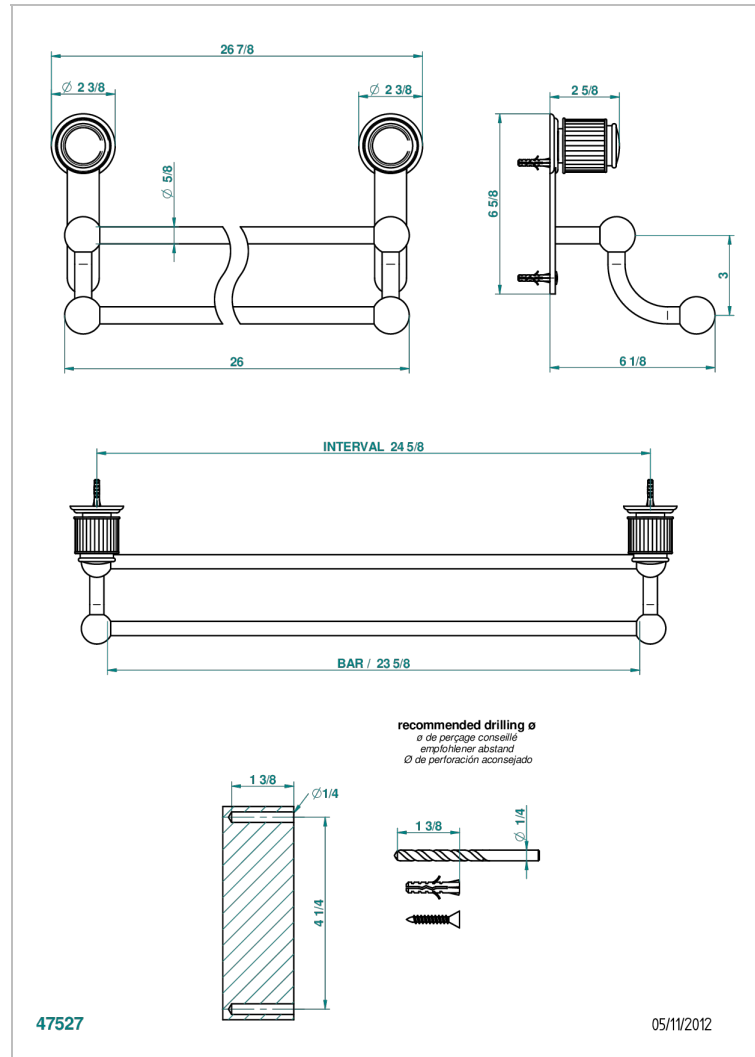

# JAIPUR BLACK ONYX

A9C-516/60

Double towel bar, 24" long

## CHARACTERISTIC

- Jaipur Black Onyx
- Double towel bar, 24" long