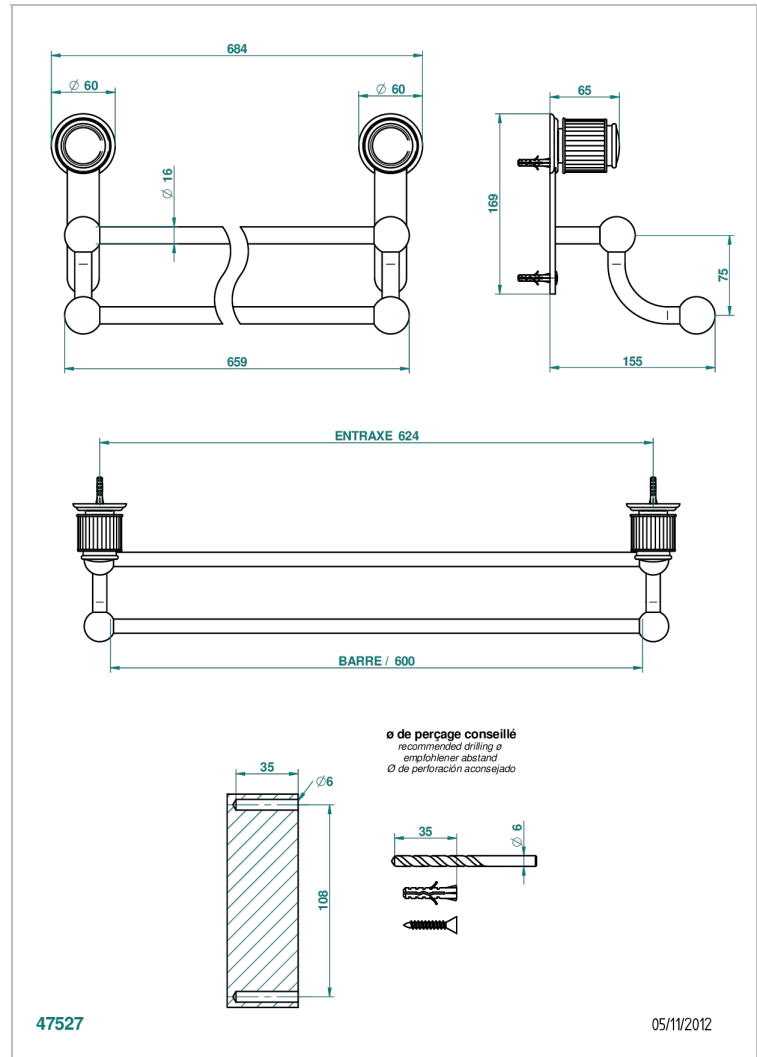

# JAIPUR BLACK ONYX

A9C-516/60

Towel rail, 2 fixed rails, length: 600 mm

## CHARACTERISTIC

- Jaipur Black Onyx
- Towel rail, 2 fixed rails, length: 600 mm