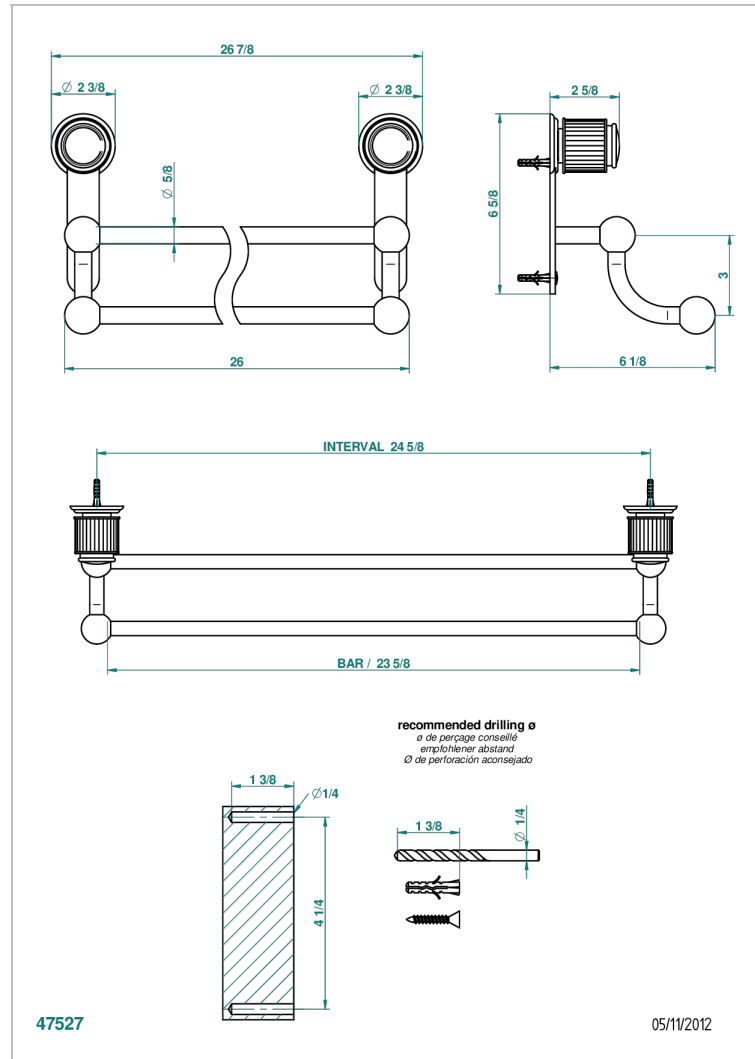

JAIPUR BLACK ONYX

A9C-516/60

Towel rail, 2 fixed rails, length: 600 mm

47527

05/11/2012

CHARACTERISTIC

- Jaipur Black Onyx
- Towel rail, 2 fixed rails, length: 600 mm

AVAILABLE FINITIONS