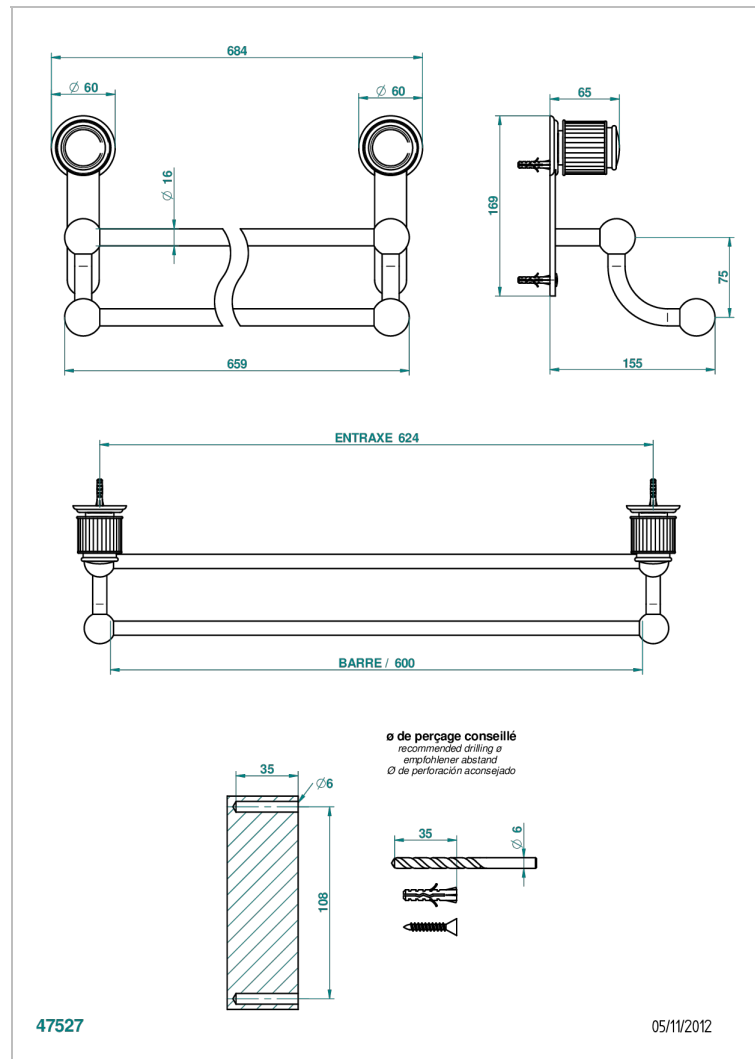

JAIPUR ONICE NEGRO

A9C-516/60

Towel rail, 2 fixed rails, length: 600 mm

THG[®]
PARIS

CARACTERÍSTICAS

- Jaipur Onice Negro
- Towel rail, 2 fixed rails, length: 600 mm

ACABADOS DISPONIBLES

Bronce claro - D01
Cerámica negra mate - D30
Cobre viejo mate - H07
Cromo - A02
Cromo / dorado - G02
Cromo mate - C02