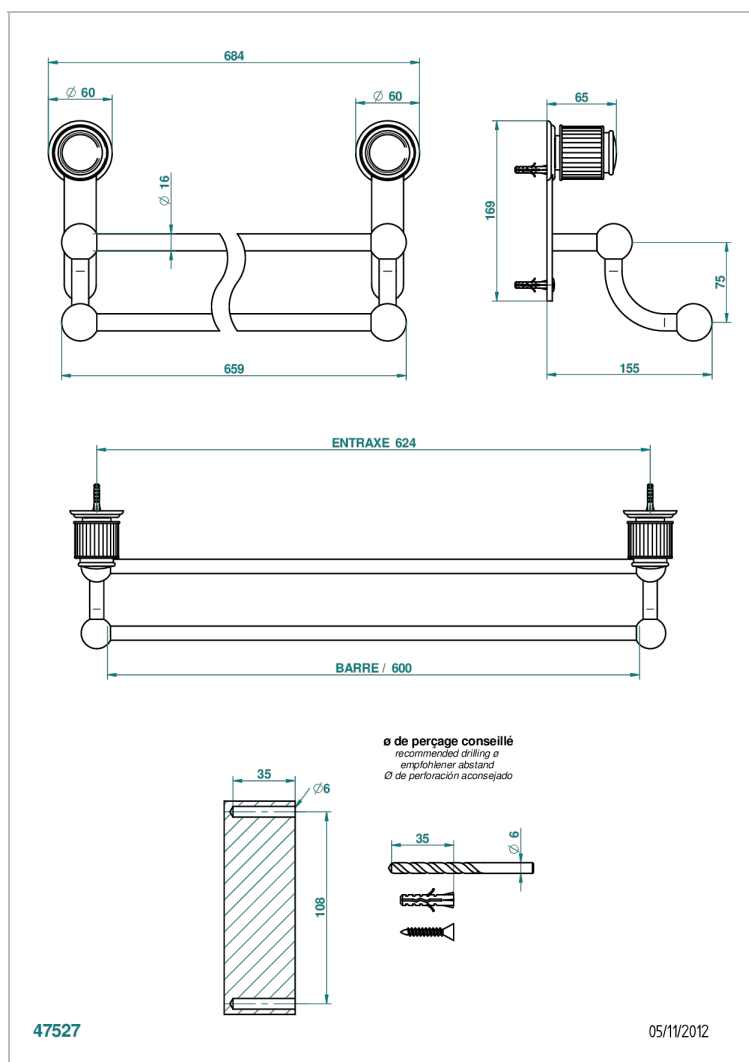

JAIPUR ONICE NEGRO

A9C-516/60

Towel rail, 2 fixed rails, length: 600 mm

THG[®]
PARIS

CARACTERÍSTICAS

- Jaipur Onice Negro
- Towel rail, 2 fixed rails, length: 600 mm

ACABADOS DISPONIBLES

Bronce claro - D01
Cerámica negra mate - D30
Cobre viejo mate - H07
Cromo - A02
Cromo / dorado - G02
Cromo mate - C02