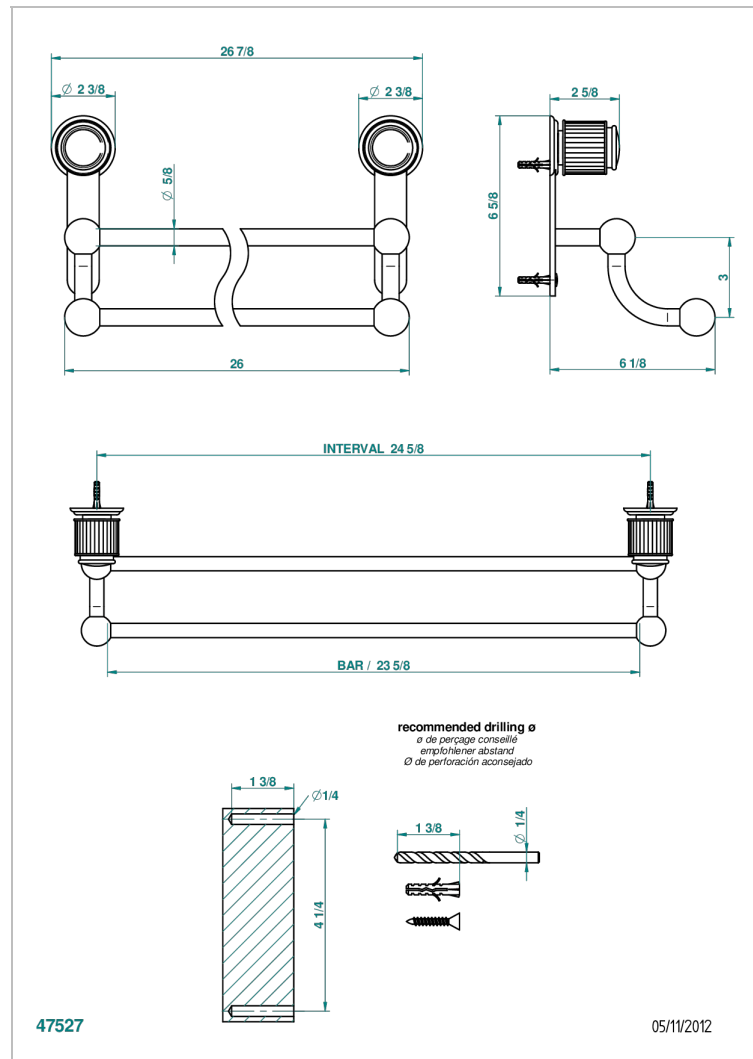

JAIPUR ONICE NEGRO

A9C-516/60

Towel rail, 2 fixed rails, length: 600 mm

THG[®]
PARIS

CARACTERÍSTICAS

- Jaipur Onice Negro
- Towel rail, 2 fixed rails, length: 600 mm

ACABADOS DISPONIBLES

Bronce claro - D01
Cerámica negra mate - D30
Cobre viejo mate - H07
Cromo - A02
Cromo / dorado - G02
Cromo mate - C02