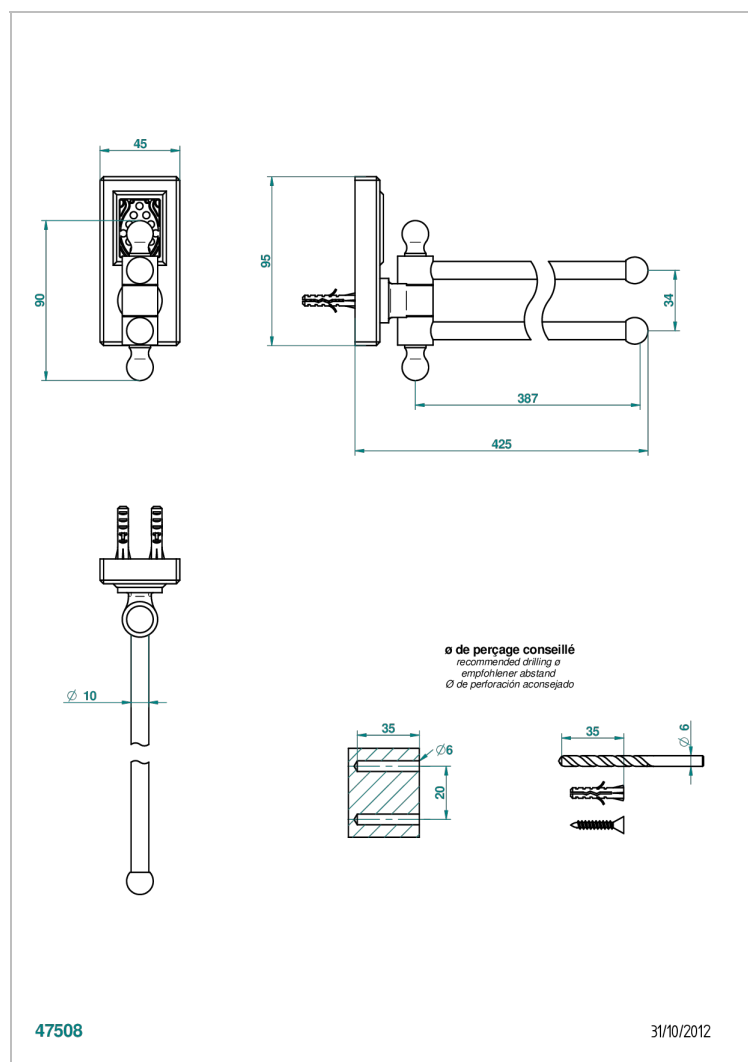

# METROPOLIS BLACK CRYSTAL WITH LEVER

A2M-522

Double towel holder, 2 mobile rails, length: 400 mm, ø 16 mm

## CHARACTERISTIC

- Métropolis Black crystal with lever
- Double towel holder, 2 mobile rails, length: 400 mm, ø 16 mm