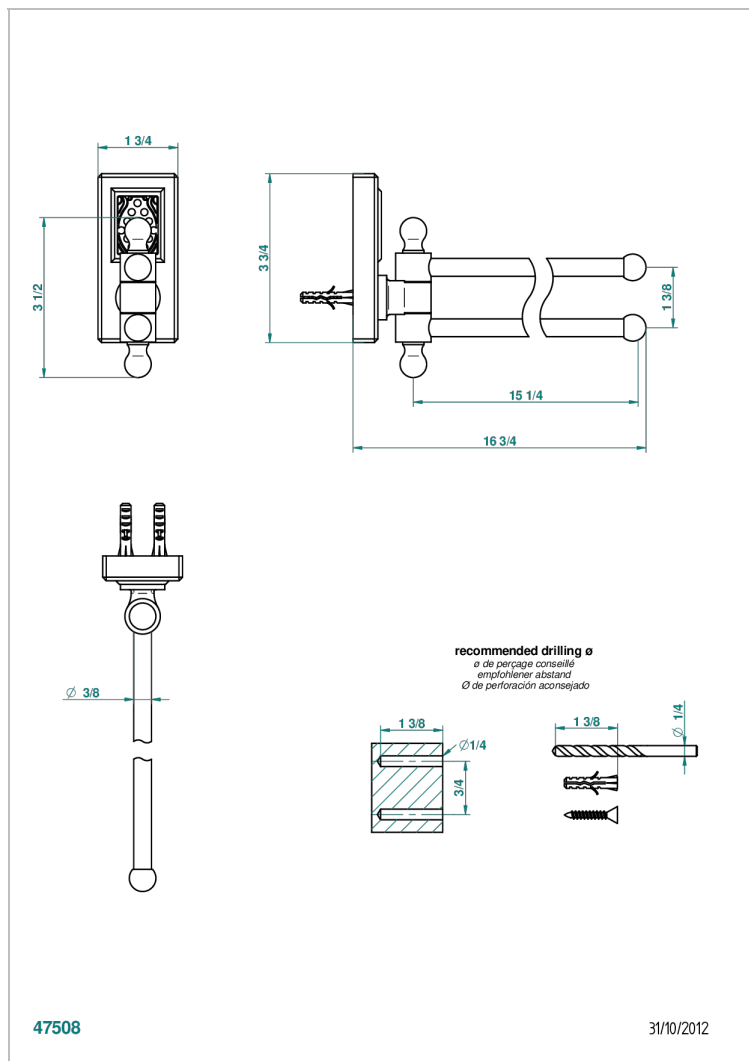

METROPOLIS BLACK CRYSTAL WITH LEVER

A2M-522

Double towel holder, 2 mobile rails, length: 400 mm, ø 16 mm

CHARACTERISTIC

- Métropolis Black crystal with lever
- Double towel holder, 2 mobile rails, length: 400 mm, ø 16 mm

Umber PVD - H66