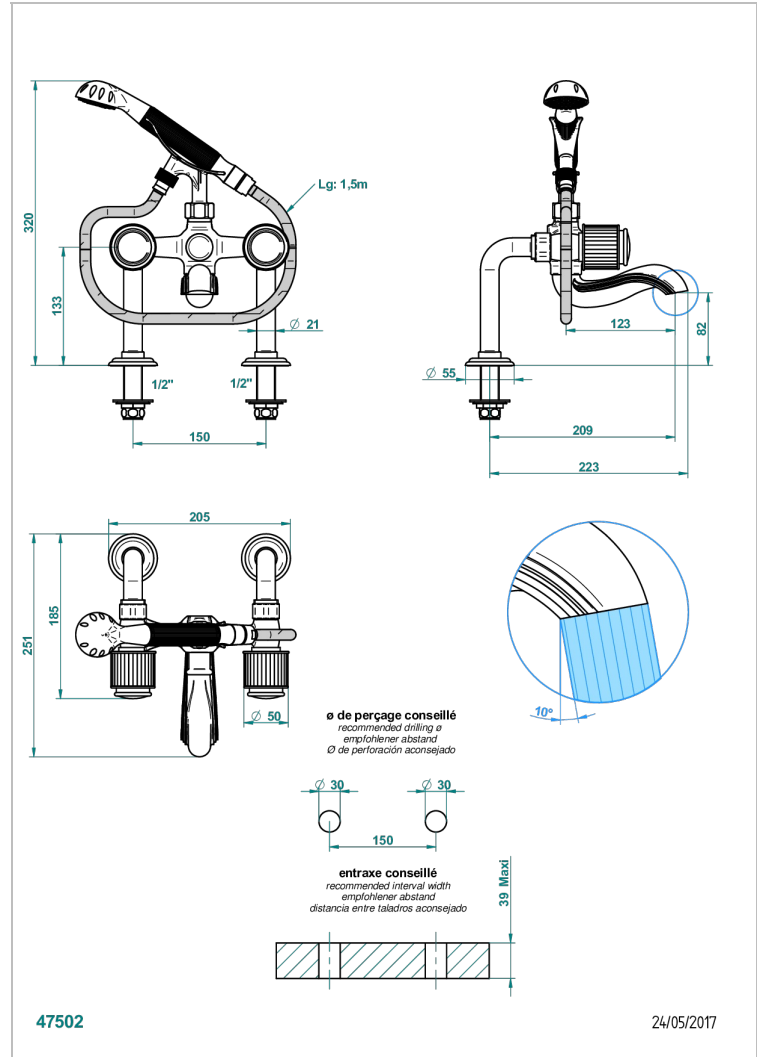

JAIPUR BLACK ONYX

A9C-13G

Rim mounted 2-hole bath/telephone shower mixer, shower and hose

CHARACTERISTIC

- ACS : 21ACCLY034

STANDARDS

AVAILABLE FINITIONS

Antique nickel - H28
Black ceram - D30
Blush PVD - H62
Brass color PVD - H49
Brown bronze color PVD - F33
Gold color PVD - H52

TECHNICAL SPECS

- Recommandé : 3 bars (max. 5 bars) - Advised : 43,5 psi (max. 72 psi)
- Bec : 75 l/min à 3 bars - Douchette : 9,5 l/min à 3 bars
- Spout : 19,8 gpm at 43.5 psi - Handshower : 2.5 gpm at 43.5 psi