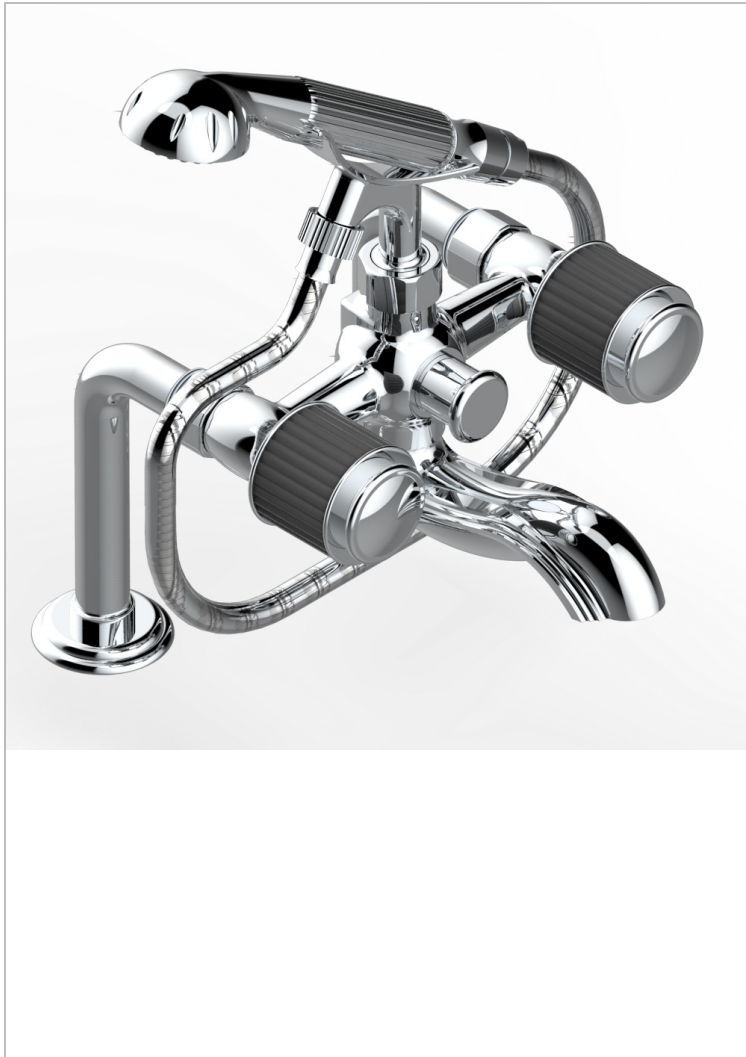

JAIPUR BLACK ONYX

A9C-13G

Rim mounted 2-hole bath/telephone shower mixer, shower and hose

CHARACTERISTIC

- ACS : 21ACCLY034

STANDARDS

AVAILABLE FINITIONS

Antique nickel - H28
Black ceram - D30
Blush PVD - H62
Brass color PVD - H49
Brown bronze color PVD - F33
Gold color PVD - H52

Graphite PVD - H64
Lacquered light bronze - D01
Matt Umber PVD - H67
Matt blush PVD - H60
Matt brass color PVD - H50
Matt brown bronze color PVD - F34

Matt chrome - C02
Matt gold - F07
Matt gold color PVD - H53
Matt graphite PVD - H65
Matt nickel (color finish) - C01
Matt nickel color PVD - H56

Nickel color PVD - H55
Polished chrome (color finish) - A02
Polished chrome / Polished gold (color finish) - G02
Polished gold (color finish) - F01
Polished nickel - B01
Soft gold - F30

Soft matt gold - F31
Umber PVD - H66
Varnished matt antique red copper (color finish) - H07

TECHNICAL SPECS

- Recommandé : 3 bars (max. 5 bars) - Advised : 43,5 psi (max. 72 psi)
- Bec : 75 l/min à 3 bars - Douchette : 9,5 l/min à 3 bars
- Spout : 19,8 gpm at 43.5 psi - Handshower : 2.5 gpm at 43.5 psi