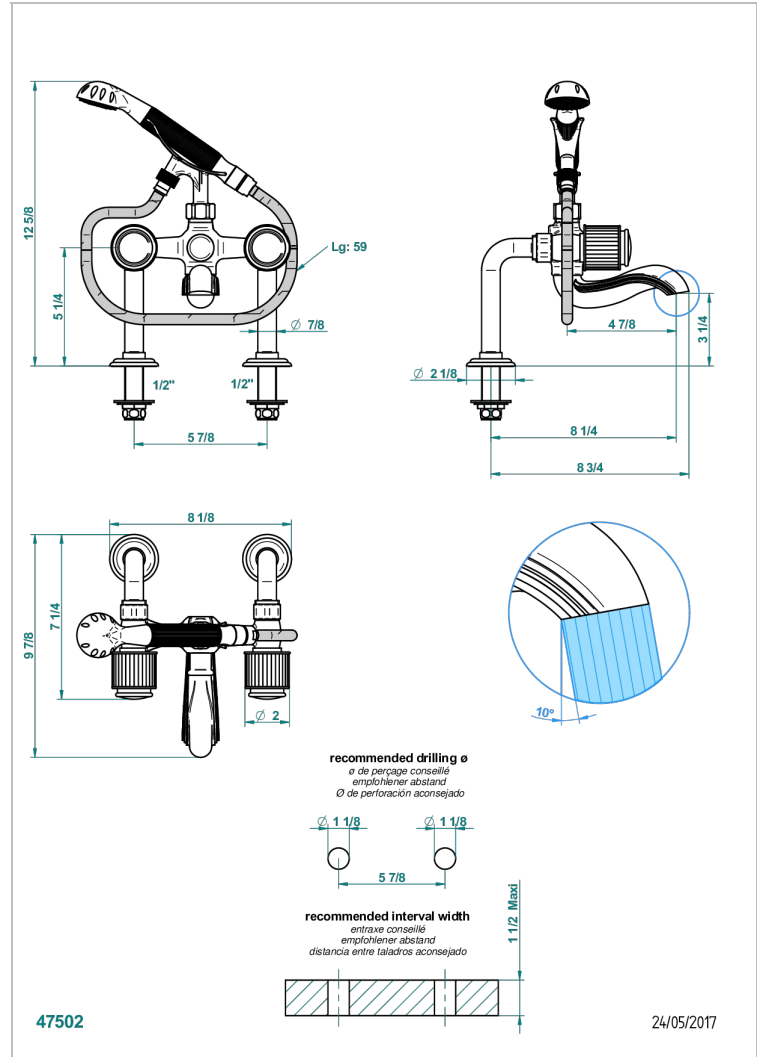

JAIPUR BLACK ONYX

A9C-13G

Rim mounted 2-hole bath/telephone shower mixer, shower and hose

CHARACTERISTIC

- ACS : 21ACCLY034

STANDARDS

TECHNICAL SPECS

- Recommandé : 3 bars (max. 5 bars) - Advised : 43,5 psi (max. 72 psi)
- Bec : 75 l/min à 3 bars - Douchette : 9,5 l/min à 3 bars
- Spout : 19,8 gpm at 43.5 psi - Handshower : 2.5 gpm at 43.5 psi