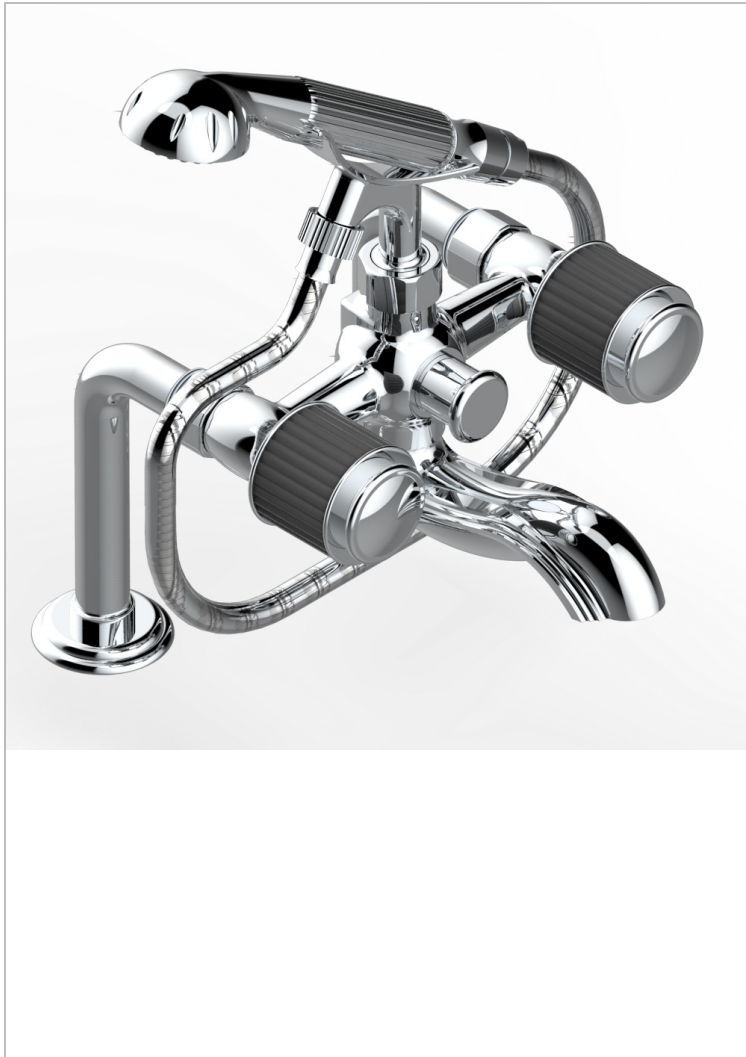

JAIPUR BLACK ONYX

A9C-13G

Rim mounted 2-hole bath/telephone shower mixer, shower and hose

CHARACTERISTIC

- ACS : 21ACCLY034

STANDARDS

TECHNICAL SPECS

- Recommandé : 3 bars (max. 5 bars) - Advised : 43,5 psi (max. 72 psi)
- Bec : 75 l/min à 3 bars - Douchette : 9,5 l/min à 3 bars
- Spout : 19,8 gpm at 43.5 psi - Handshower : 2.5 gpm at 43.5 psi

AVAILABLE FINITIONS

Antique nickel - H28
Black ceram - D30
Blush PVD - H62
Brass color PVD - H49
Brown bronze color PVD - F33
Gold color PVD - H52

Graphite PVD - H64
Lacquered light bronze - D01
Matt Umber PVD - H67
Matt blush PVD - H60
Matt brass color PVD - H50
Matt brown bronze color PVD - F34