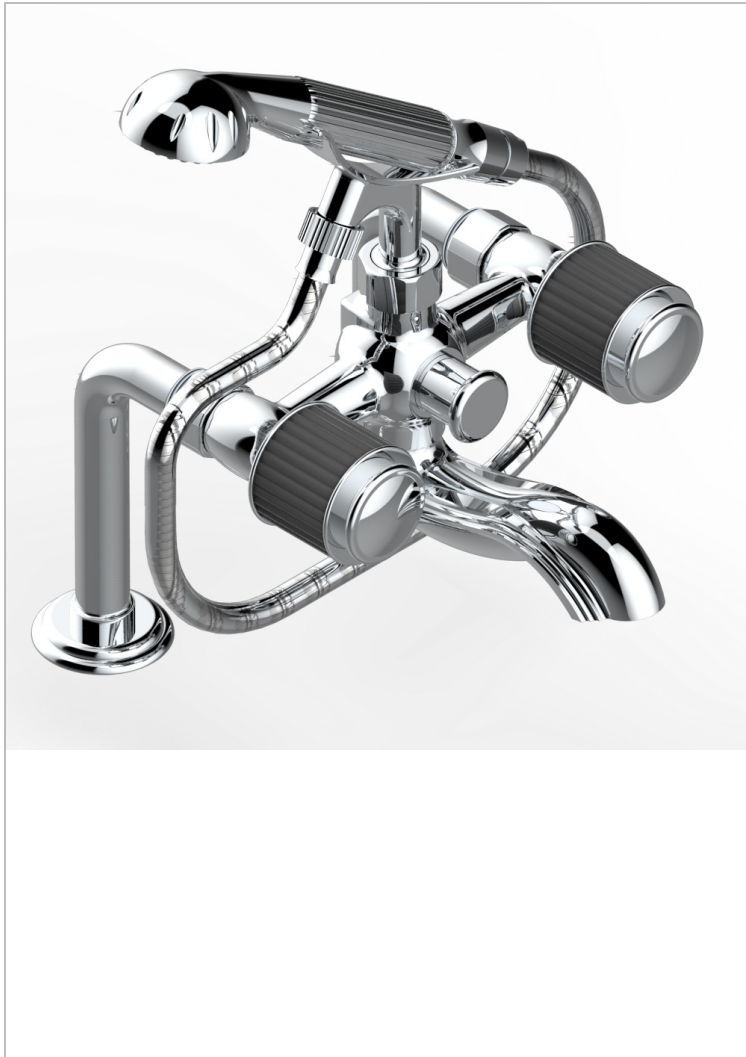

JAIPUR BLACK ONYX

A9C-13G

Rim mounted 2-hole bath/telephone shower mixer, shower and hose

CHARACTERISTIC

- ACS : 21ACCLY034

TECHNICAL SPECS

- Recommandé : 3 bars (max. 5 bars) - Advised : 43,5 psi (max. 72 psi)
- Bec : 75 l/min à 3 bars - Douchette : 9,5 l/min à 3 bars
- Spout : 19,8 gpm at 43.5 psi - Handshower : 2.5 gpm at 43.5 psi

STANDARDS

AVAILABLE FINITIONS

Antique nickel - H28
Black ceram - D30
Blush PVD - H62
Brass color PVD - H49
Brown bronze color PVD - F33
Gold color PVD - H52

Graphite PVD - H64
Lacquered light bronze - D01
Matt Umber PVD - H67
Matt blush PVD - H60
Matt brass color PVD - H50
Matt brown bronze color PVD - F34