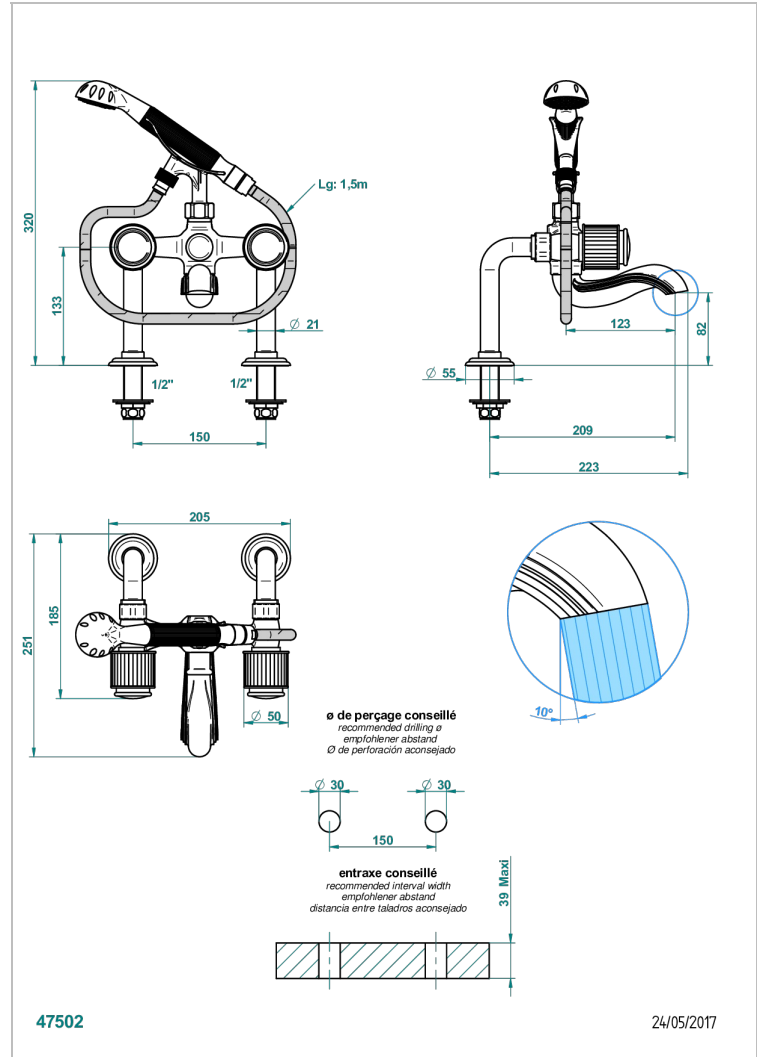

JAIPUR BLACK ONYX

A9C-13G

Rim mounted 2-hole bath/telephone shower mixer, shower and hose

CHARACTERISTIC

- ACS : 21ACCLY034

TECHNICAL SPECS

- Recommandé : 3 bars (max. 5 bars) - Advised : 43,5 psi (max. 72 psi)
- Bec : 75 l/min à 3 bars - Douchette : 9,5 l/min à 3 bars
- Spout : 19,8 gpm at 43.5 psi - Handshower : 2.5 gpm at 43.5 psi

STANDARDS

AVAILABLE FINITIONS

Antique nickel - H28
Black ceram - D30
Blush PVD - H62
Brass color PVD - H49
Brown bronze color PVD - F33
Gold color PVD - H52

Graphite PVD - H64
Lacquered light bronze - D01
Matt Umber PVD - H67
Matt blush PVD - H60
Matt brass color PVD - H50
Matt brown bronze color PVD - F34