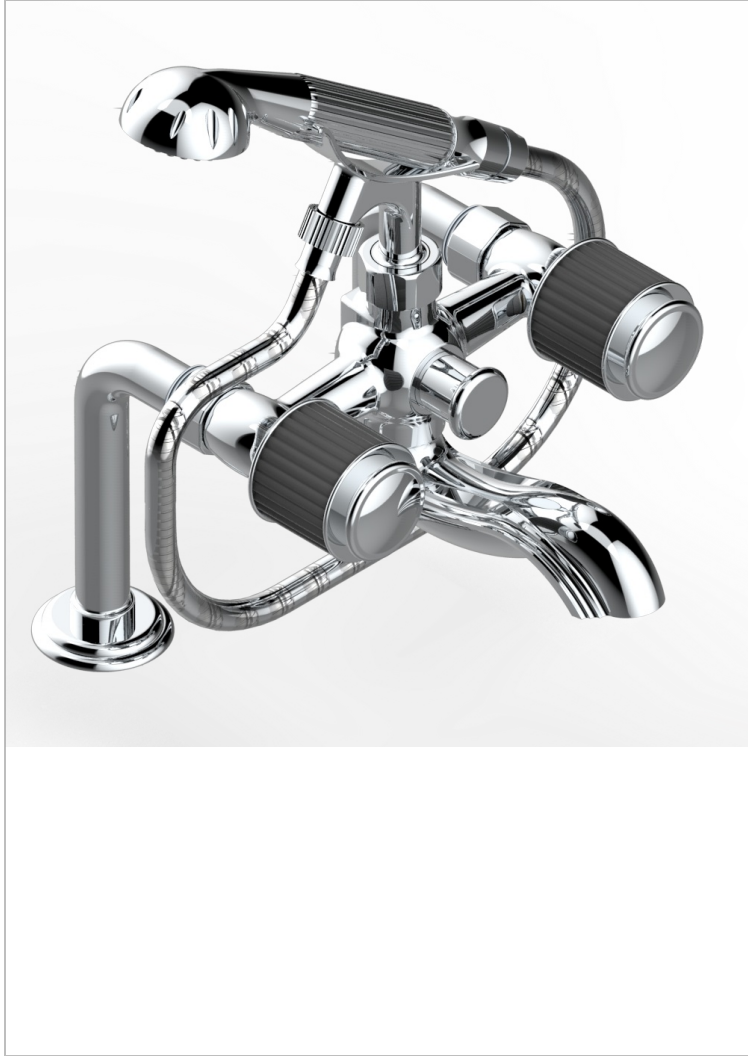

JAIPUR BLACK ONYX

A9C-13G

Rim mounted 2-hole bath/telephone shower mixer, shower and hose

CHARACTERISTIC

- ACS : 21ACCLY034

STANDARDS

TECHNICAL SPECS

- Recommandé : 3 bars (max. 5 bars) - Advised : 43,5 psi (max. 72 psi)
- Bec : 75 l/min à 3 bars - Douchette : 9,5 l/min à 3 bars
- Spout : 19,8 gpm at 43.5 psi - Handshower : 2.5 gpm at 43.5 psi

AVAILABLE FINITIONS

Antique nickel - H28
Black ceram - D30
Blush PVD - H62
Brass color PVD - H49
Brown bronze color PVD - F33
Gold color PVD - H52

Graphite PVD - H64
Lacquered light bronze - D01
Matt Umber PVD - H67
Matt blush PVD - H60
Matt brass color PVD - H50
Matt brown bronze color PVD - F34