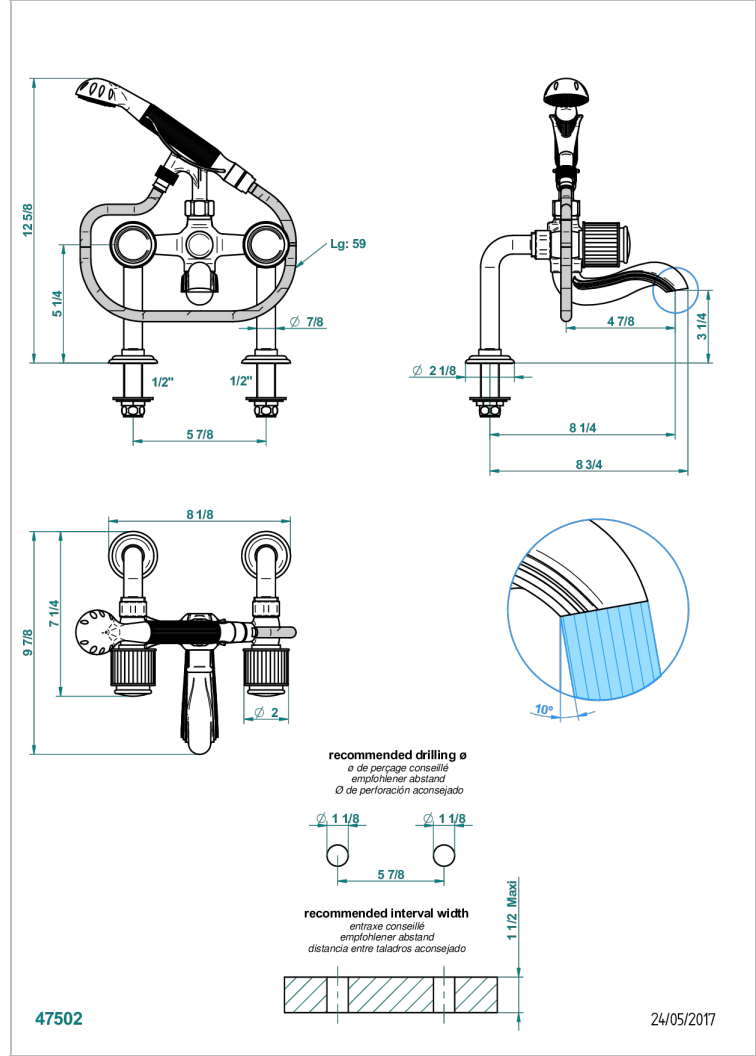

JAIPUR BLACK ONYX

A9C-13G

Rim mounted 2-hole bath/telephone shower mixer, shower and hose

CHARACTERISTIC

- ACS : 21ACCLY034

STANDARDS

TECHNICAL SPECS

- Recommandé : 3 bars (max. 5 bars) - Advised : 43,5 psi (max. 72 psi)
- Bec : 75 l/min à 3 bars - Douchette : 9,5 l/min à 3 bars
- Spout : 19,8 gpm at 43.5 psi - Handshower : 2.5 gpm at 43.5 psi