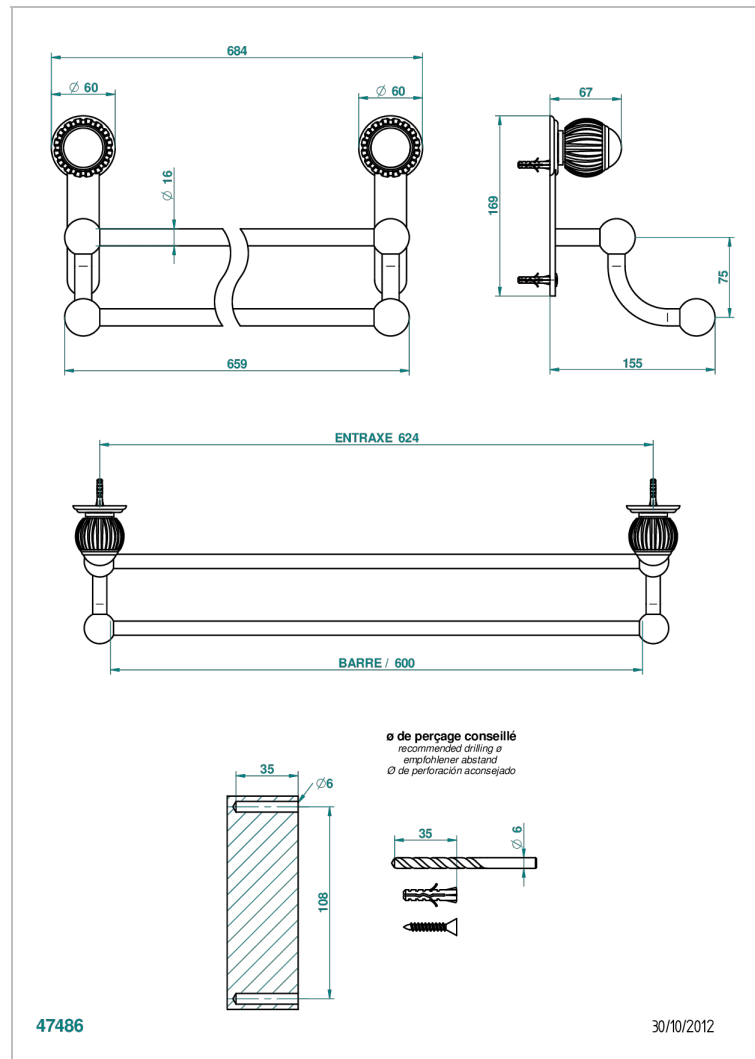

VOGUE MALACHITE

A8M-516/60

Double towel bar, 24" long

THG
PARIS

CHARACTERISTIC

- Vogue Malachite
- Double towel bar, 24" long

AVAILABLE FINITIONS

Black ceram - D30
Blush PVD - H62
Brass color PVD - H49
Brown bronze color PVD - F33
Chrome polished - A02
Chrome polished / gold polished - G02