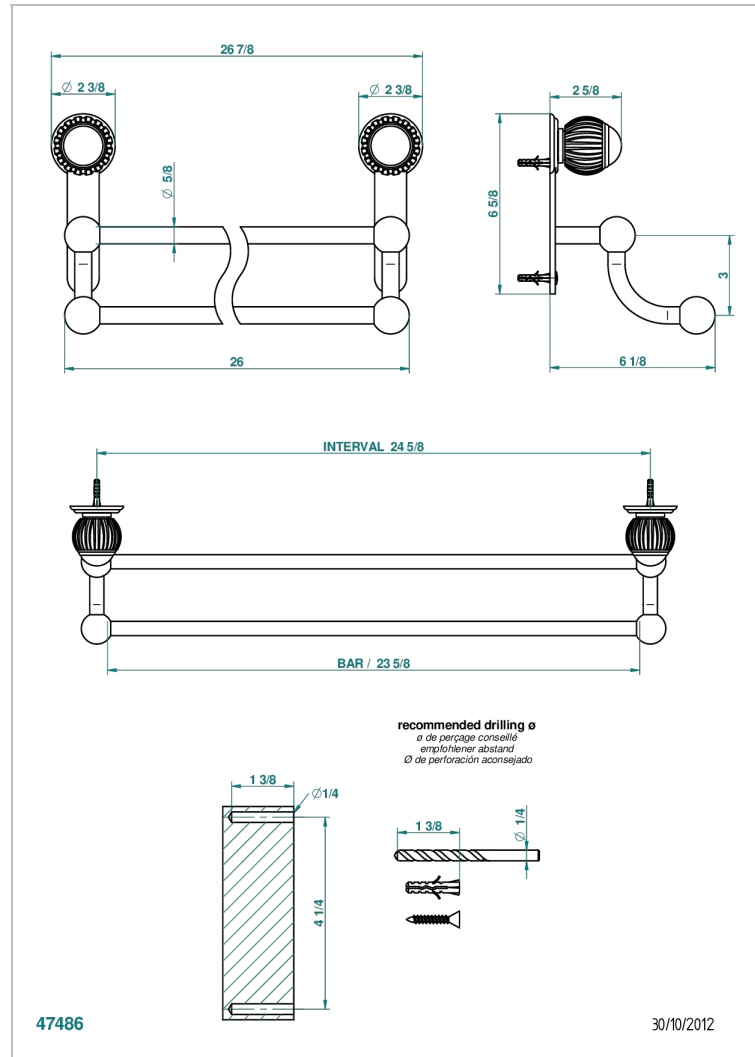

# VOGUE MALACHITE

A8M-516/60

Double towel bar, 24" long

## CHARACTERISTIC

- Vogue Malachite
- Double towel bar, 24" long