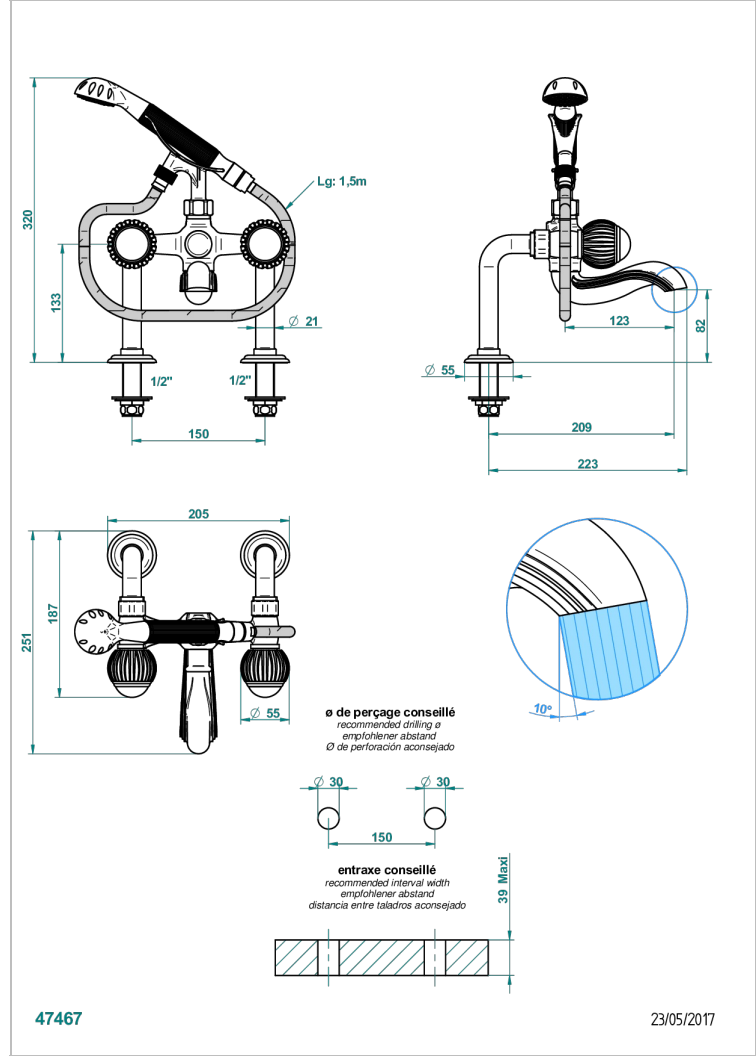

# VOGUE LAPIS LAZULI

A8S-13G

Rim mounted 2-hole bath/telephone shower mixer, shower and hose

## CHARACTERISTIC

- ACS : 21ACCLY034

## TECHNICAL SPECS

- Recommandé : 3 bars (max. 5 bars) - Advised : 43,5 psi (max. 72 psi)
- Bec : 75 l/min à 3 bars - Douchette : 9,5 l/min à 3 bars
- Spout : 19,8 gpm at 43.5 psi - Handshower : 2.5 gpm at 43.5 psi