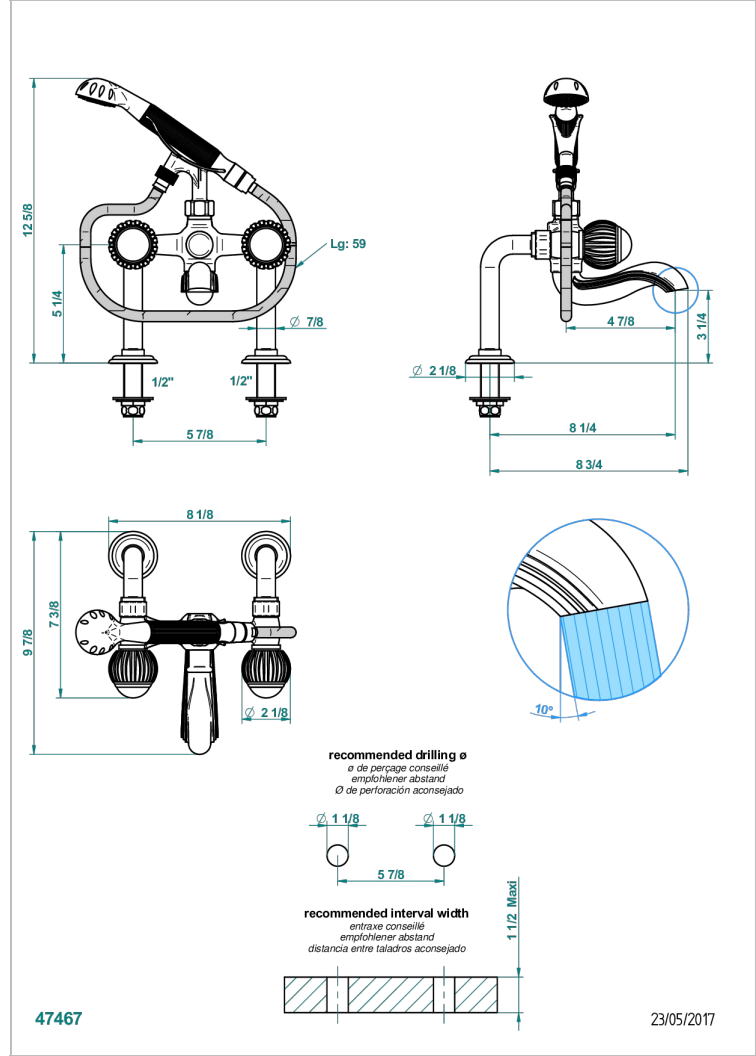

VOGUE LAPIS LAZULI

A8S-13G

Rim mounted 2-hole bath/telephone shower mixer, shower and hose

CHARACTERISTIC

- ACS : 21ACCLY034

TECHNICAL SPECS

- Recommandé : 3 bars (max. 5 bars) - Advised : 43,5 psi (max. 72 psi)
- Bec : 75 l/min à 3 bars - Douchette : 9,5 l/min à 3 bars
- Spout : 19,8 gpm at 43.5 psi - Handshower : 2.5 gpm at 43.5 psi

STANDARDS

AVAILABLE FINITIONS

Antique nickel - H28
Black ceram - D30
Blush PVD - H62
Brass color PVD - H49
Brown bronze color PVD - F33
Gold color PVD - H52

Graphite PVD - H64
Lacquered light bronze - D01
Matt Umber PVD - H67
Matt blush PVD - H60
Matt brass color PVD - H50
Matt brown bronze color PVD - F34