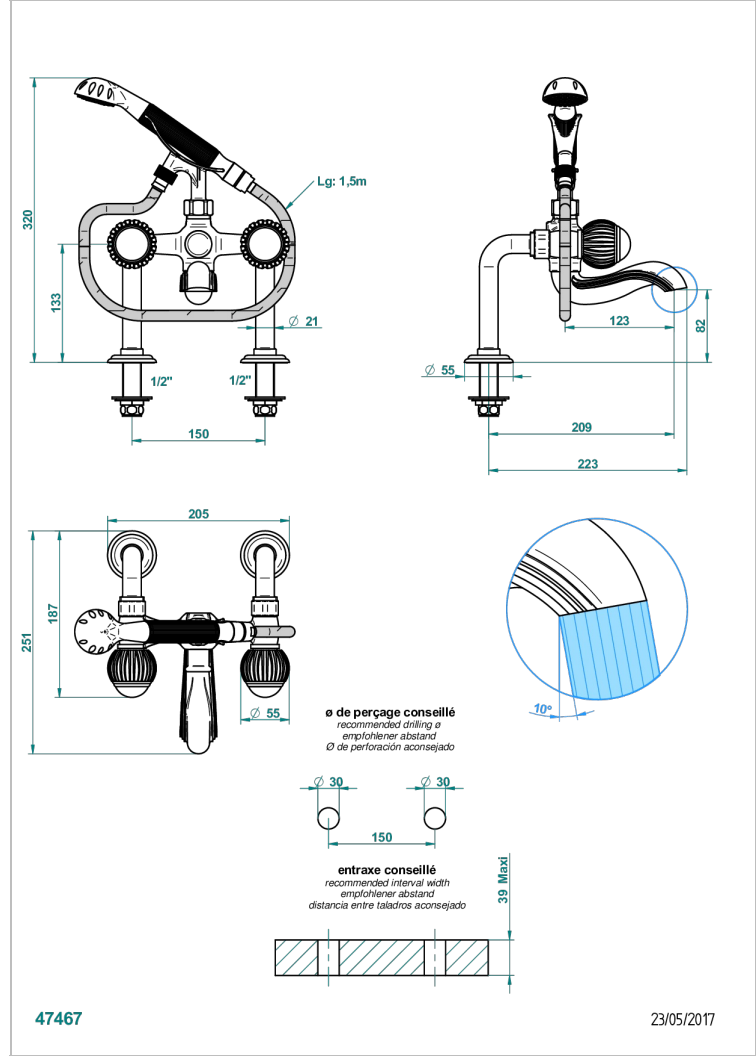

VOGUE LAPIS LAZULI

A8S-13G

Rim mounted 2-hole bath/telephone shower mixer, shower and hose

THG[®]
PARIS

CHARACTERISTIC

- ACS : 21ACCLY034

TECHNICAL SPECS

- Recommandé : 3 bars (max. 5 bars) - Advised : 43,5 psi (max. 72 psi)
- Bec : 75 l/min à 3 bars - Douchette : 9,5 l/min à 3 bars
- Spout : 19,8 gpm at 43.5 psi - Handshower : 2.5 gpm at 43.5 psi

STANDARDS

AVAILABLE FINITIONS

Antique nickel - H28
Black ceram - D30
Blush PVD - H62
Brass color PVD - H49
Brown bronze color PVD - F33
Gold color PVD - H52

Graphite PVD - H64
Lacquered light bronze - D01
Matt Umber PVD - H67
Matt blush PVD - H60
Matt brass color PVD - H50
Matt brown bronze color PVD - F34