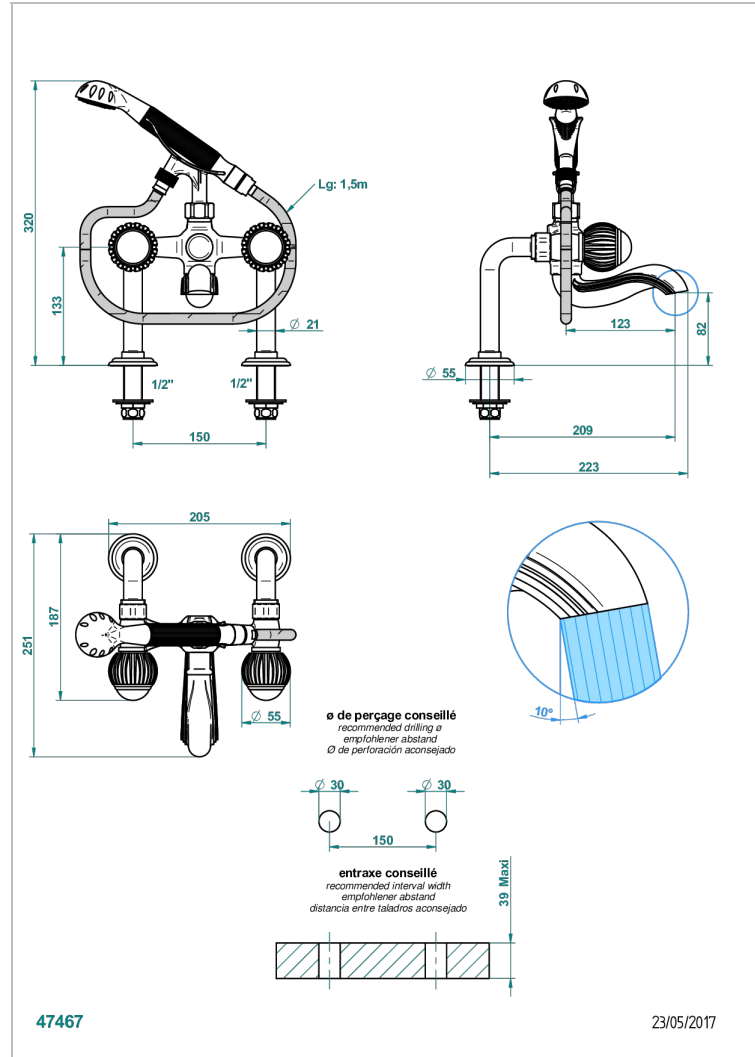

# VOGUE LAPIS LAZULI

A8S-13G

Rim mounted 2-hole bath/telephone shower mixer, shower and hose

THG<sup>®</sup>  
PARIS

## CHARACTERISTIC

- ACS : 21ACCLY034

## TECHNICAL SPECS

- Recommandé : 3 bars (max. 5 bars) - Advised : 43,5 psi (max. 72 psi)
- Bec : 75 l/min à 3 bars - Douchette : 9,5 l/min à 3 bars
- Spout : 19,8 gpm at 43.5 psi - Handshower : 2.5 gpm at 43.5 psi