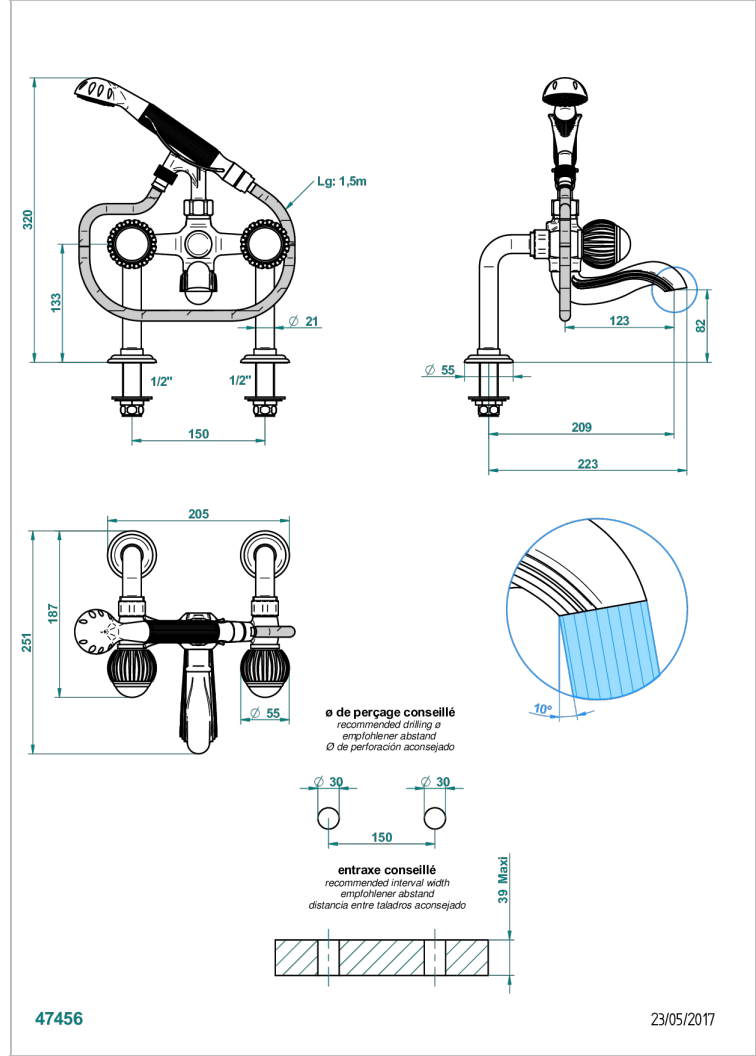

# VOGUE TIGER EYE

A8R-13G

Rim mounted 2-hole bath/telephone shower mixer, shower and hose

## CHARACTERISTIC

- ACS : 21ACCLY034

## TECHNICAL SPECS

- Recommandé : 3 bars (max. 5 bars) - Advised : 43,5 psi (max. 72 psi)
- Bec : 75 l/min à 3 bars - Douchette : 9,5 l/min à 3 bars
- Spout : 19,8 gpm at 43.5 psi - Handshower : 2.5 gpm at 43.5 psi