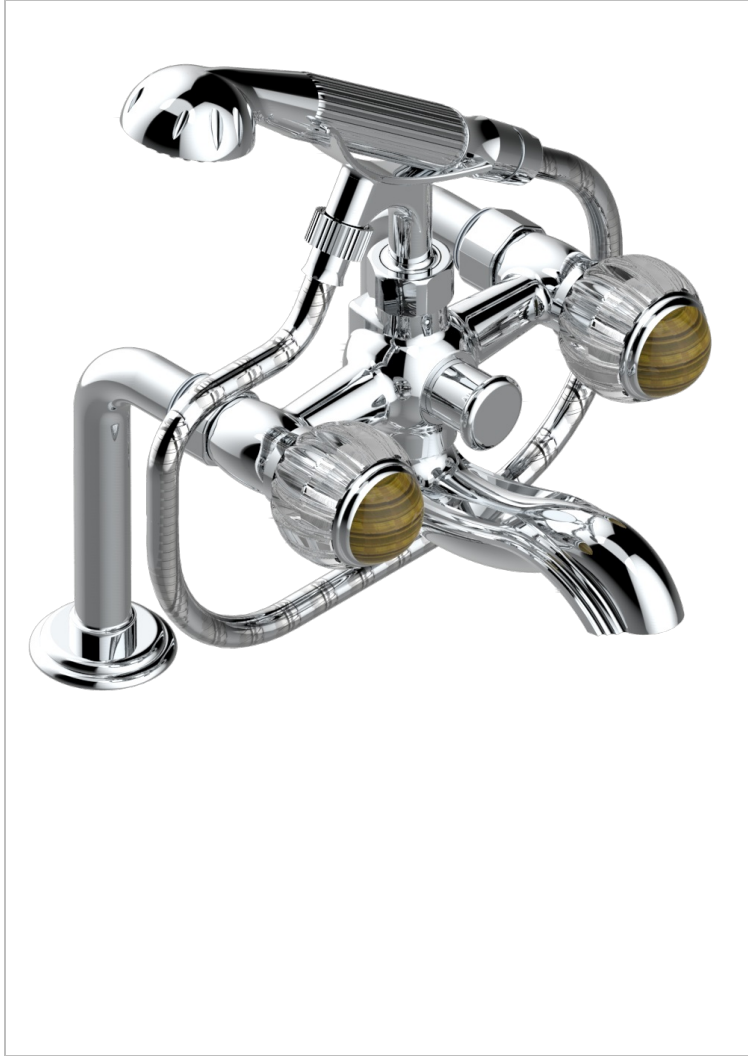

# VOGUE TIGER EYE

A8R-13G

Rim mounted 2-hole bath/telephone shower mixer, shower and hose

## CHARACTERISTIC

- ACS : 21ACCLY034

## TECHNICAL SPECS

- Recommandé : 3 bars (max. 5 bars) - Advised : 43,5 psi (max. 72 psi)
- Bec : 75 l/min à 3 bars - Douchette : 9,5 l/min à 3 bars
- Spout : 19,8 gpm at 43.5 psi - Handshower : 2.5 gpm at 43.5 psi

## AVAILABLE FINITIONS

Antique nickel - H28  
Black ceram - D30  
Blush PVD - H62  
Brass color PVD - H49  
Brown bronze color PVD - F33  
Gold color PVD - H52

Graphite PVD - H64  
Lacquered light bronze - D01  
Matt Umber PVD - H67  
Matt blush PVD - H60  
Matt brass color PVD - H50  
Matt brown bronze color PVD - F34