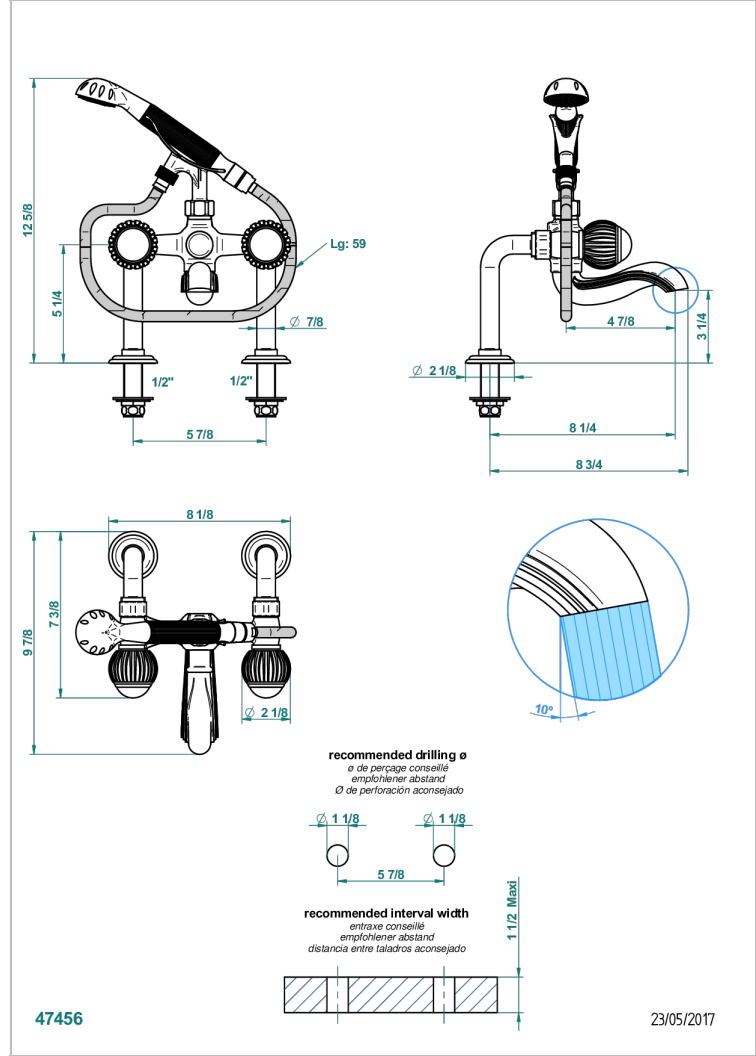

# VOGUE TIGER EYE

A8R-13G

Rim mounted 2-hole bath/telephone shower mixer, shower and hose

## CHARACTERISTIC

- ACS : 21ACCLY034

## TECHNICAL SPECS

- Recommandé : 3 bars (max. 5 bars) - Advised : 43,5 psi (max. 72 psi)
- Bec : 75 l/min à 3 bars - Douchette : 9,5 l/min à 3 bars
- Spout : 19,8 gpm at 43.5 psi - Handshower : 2.5 gpm at 43.5 psi