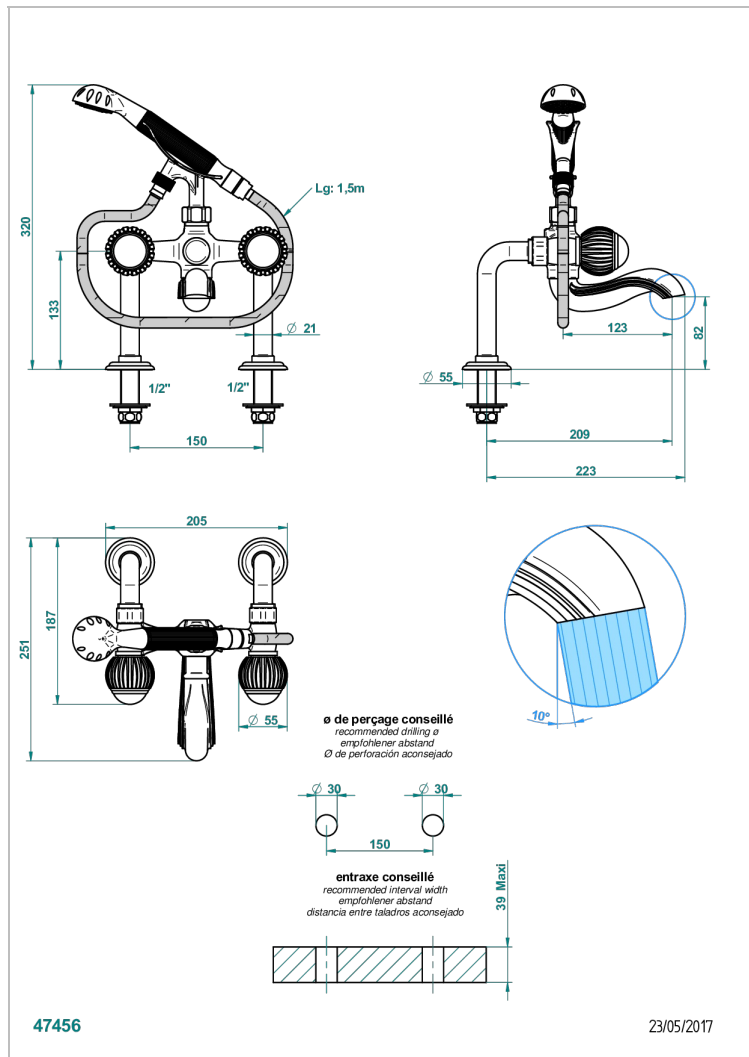

VOGUE TIGER EYE

A8R-13G

Rim mounted 2-hole bath/telephone shower mixer, shower and hose

THG[®]
PARIS

CHARACTERISTIC

- ACS : 21ACCLY034

STANDARDS

TECHNICAL SPECS

- Recommandé : 3 bars (max. 5 bars) - Advised : 43,5 psi (max. 72 psi)
- Bec : 75 l/min à 3 bars - Douchette : 9,5 l/min à 3 bars
- Spout : 19,8 gpm at 43.5 psi - Handshower : 2.5 gpm at 43.5 psi

AVAILABLE FINITIONS