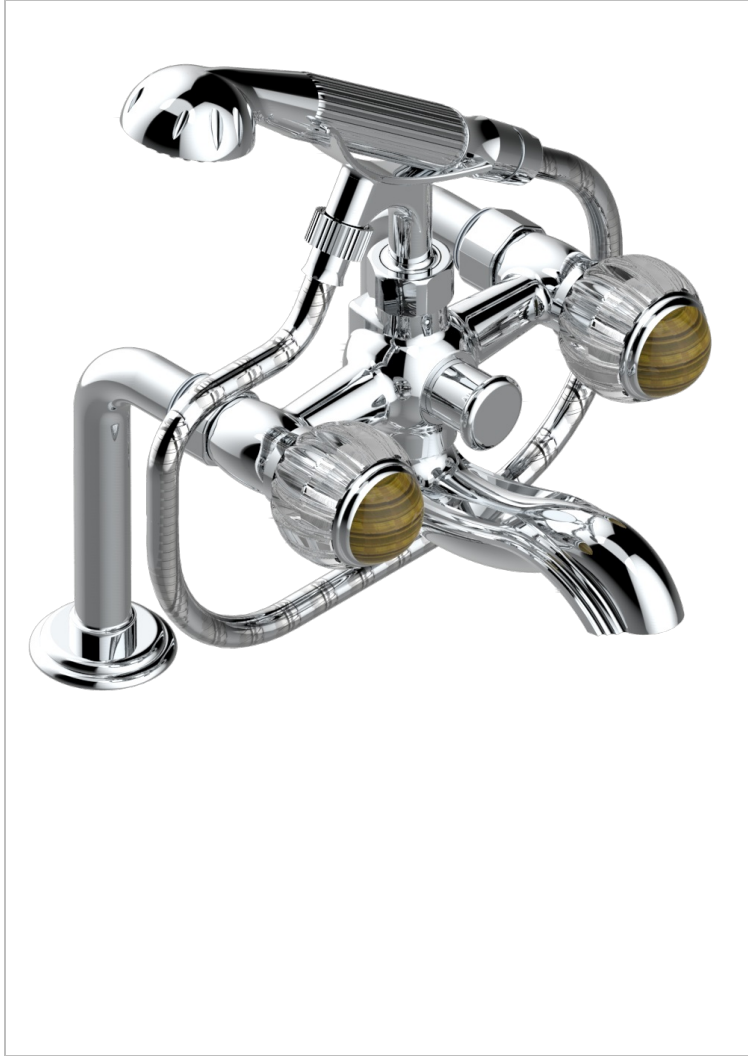

VOGUE TIGER EYE

A8R-13G

Rim mounted 2-hole bath/telephone shower mixer, shower and hose

CHARACTERISTIC

- ACS : 21ACCLY034

TECHNICAL SPECS

- Recommandé : 3 bars (max. 5 bars) - Advised : 43,5 psi (max. 72 psi)
- Bec : 75 l/min à 3 bars - Douchette : 9,5 l/min à 3 bars
- Spout : 19,8 gpm at 43.5 psi - Handshower : 2.5 gpm at 43.5 psi

STANDARDS

AVAILABLE FINITIONS

Antique nickel - H28
Black ceram - D30
Blush PVD - H62
Brass color PVD - H49
Brown bronze color PVD - F33
Gold color PVD - H52

Graphite PVD - H64
Lacquered light bronze - D01
Matt Umber PVD - H67
Matt blush PVD - H60
Matt brass color PVD - H50
Matt brown bronze color PVD - F34

Matt chrome - C02
Matt gold - F07
Matt gold color PVD - H53
Matt graphite PVD - H65
Matt nickel (color finish) - C01
Matt nickel color PVD - H56

Nickel color PVD - H55
Polished chrome (color finish) - A02
Polished chrome / Polished gold (color finish) - G02
Polished gold (color finish) - F01
Polished nickel - B01
Soft gold - F30