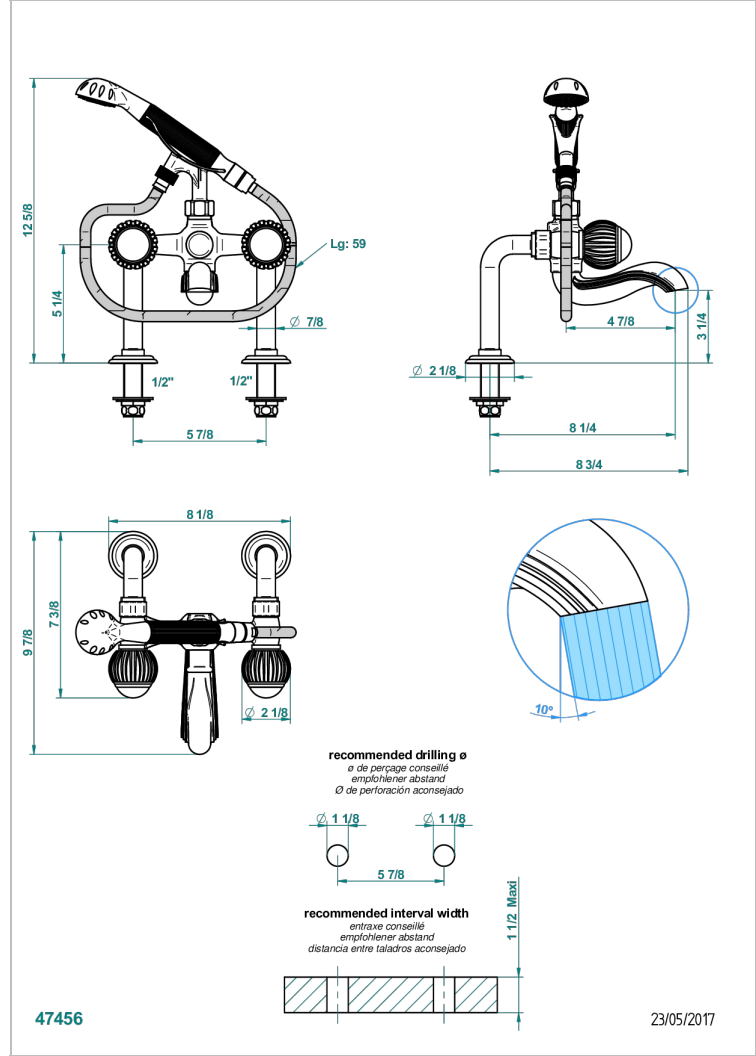

VOGUE TIGER EYE

A8R-13G

Rim mounted 2-hole bath/telephone shower mixer, shower and hose

CHARACTERISTIC

- ACS : 21ACCLY034

TECHNICAL SPECS

- Recommandé : 3 bars (max. 5 bars) - Advised : 43,5 psi (max. 72 psi)
- Bec : 75 l/min à 3 bars - Douchette : 9,5 l/min à 3 bars
- Spout : 19,8 gpm at 43.5 psi - Handshower : 2.5 gpm at 43.5 psi

STANDARDS

AVAILABLE FINITIONS

Antique nickel - H28
Black ceram - D30
Blush PVD - H62
Brass color PVD - H49
Brown bronze color PVD - F33
Gold color PVD - H52

Graphite PVD - H64
Lacquered light bronze - D01
Matt Umber PVD - H67
Matt blush PVD - H60
Matt brass color PVD - H50
Matt brown bronze color PVD - F34