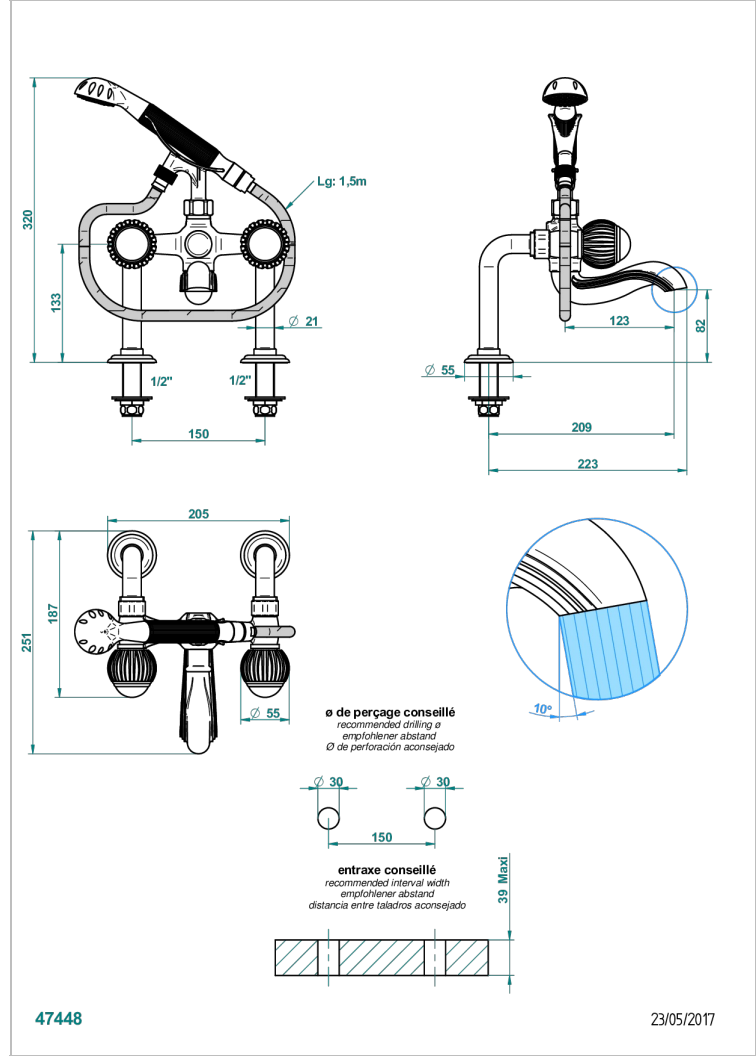

VOGUE BLACK ONYX

A8P-13G

Rim mounted 2-hole bath/telephone shower mixer, shower and hose

CHARACTERISTIC

- ACS : 21ACCLY034

TECHNICAL SPECS

- Recommandé : 3 bars (max. 5 bars) - Advised : 43,5 psi (max. 72 psi)
- Bec : 75 l/min à 3 bars - Douchette : 9,5 l/min à 3 bars
- Spout : 19,8 gpm at 43.5 psi - Handshower : 2.5 gpm at 43.5 psi

STANDARDS

AVAILABLE FINITIONS

Antique nickel - H28
Black ceram - D30
Blush PVD - H62
Brass color PVD - H49
Brown bronze color PVD - F33
Gold color PVD - H52

Graphite PVD - H64
Lacquered light bronze - D01
Matt Umber PVD - H67
Matt blush PVD - H60
Matt brass color PVD - H50
Matt brown bronze color PVD - F34