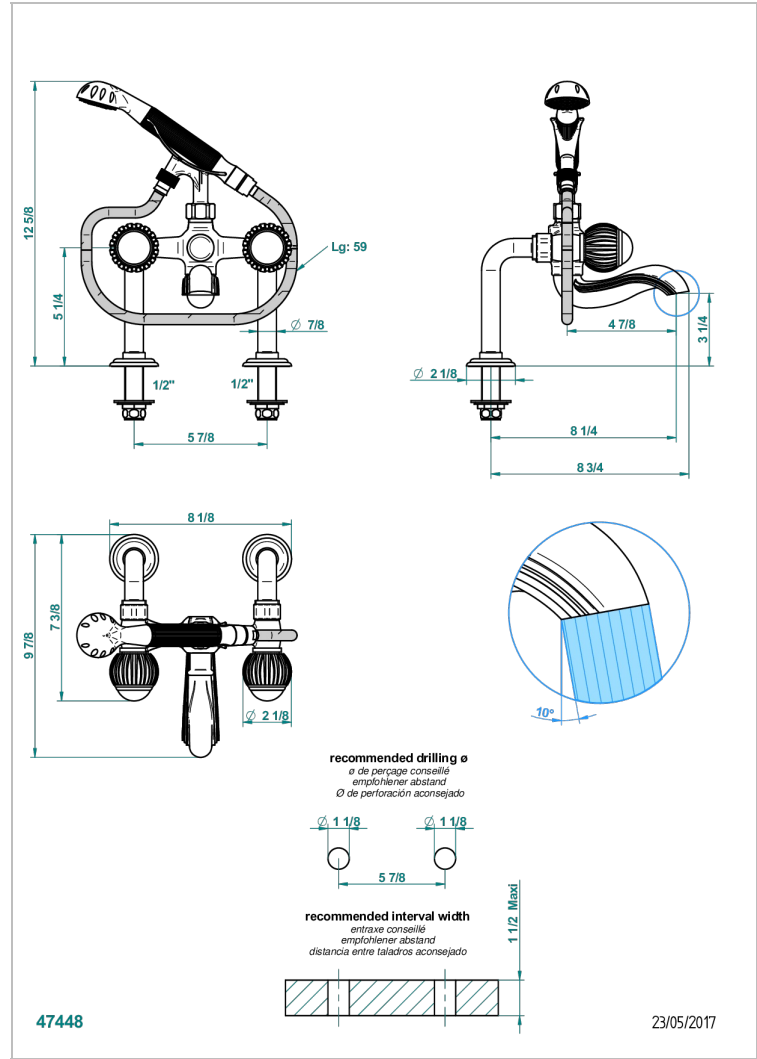

VOGUE BLACK ONYX

A8P-13G

Rim mounted 2-hole bath/telephone shower mixer, shower and hose

THG[®]
PARIS

CHARACTERISTIC

- ACS : 21ACCLY034

STANDARDS

TECHNICAL SPECS

- Recommandé : 3 bars (max. 5 bars) - Advised : 43,5 psi (max. 72 psi)
- Bec : 75 l/min à 3 bars - Douchette : 9,5 l/min à 3 bars
- Spout : 19,8 gpm at 43.5 psi - Handshower : 2.5 gpm at 43.5 psi

AVAILABLE FINITIONS