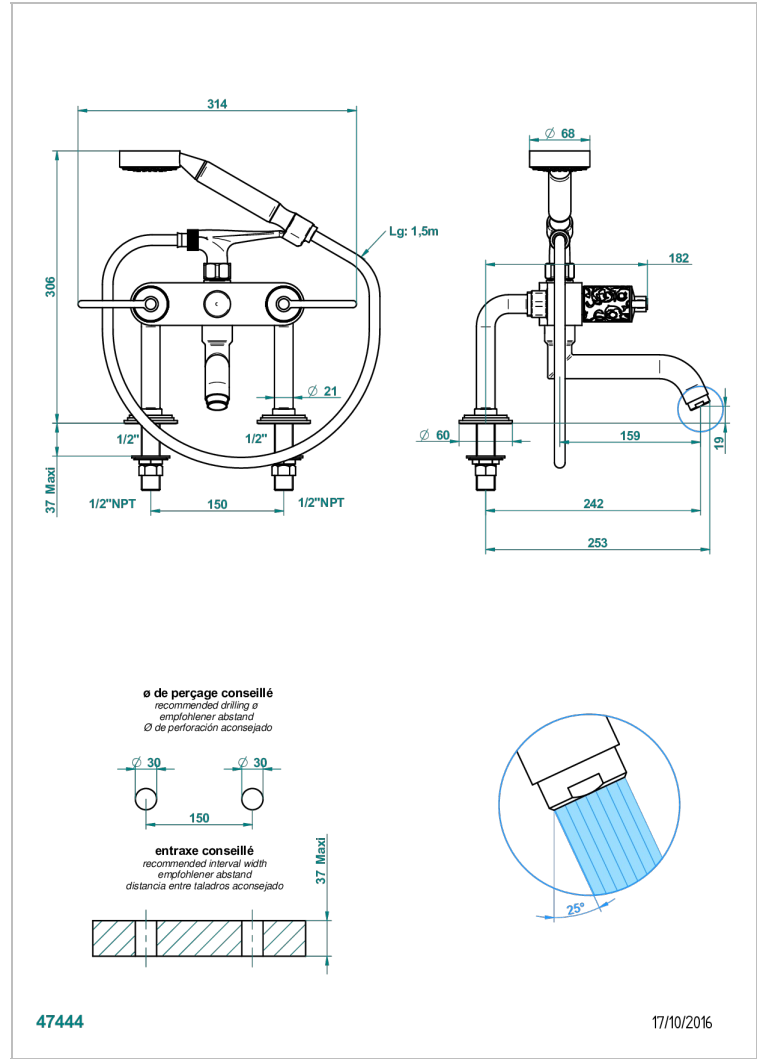

FRIVOLE WITH LEVER HANDLES

G2S-13G/US

Exposed tub filler with cradle handshower, deck mounted

THG
PARIS

CHARACTERISTIC

- ASME : ASME A112.18.1-2011/CSA B125.1-11

TECHNICAL SPECS

- Recommandé : 3 bars (max. 5 bars) - Advised : 43,5 psi (max. 72 psi)
- Bec : 35 l/min à 3 bars - Douchette : 9,5 l/min à 3 bars
- Spout : 9.26 gpm at 43.5 psi - Handshower : 2.5 gpm at 43.5 psi

Umber PVD - H66