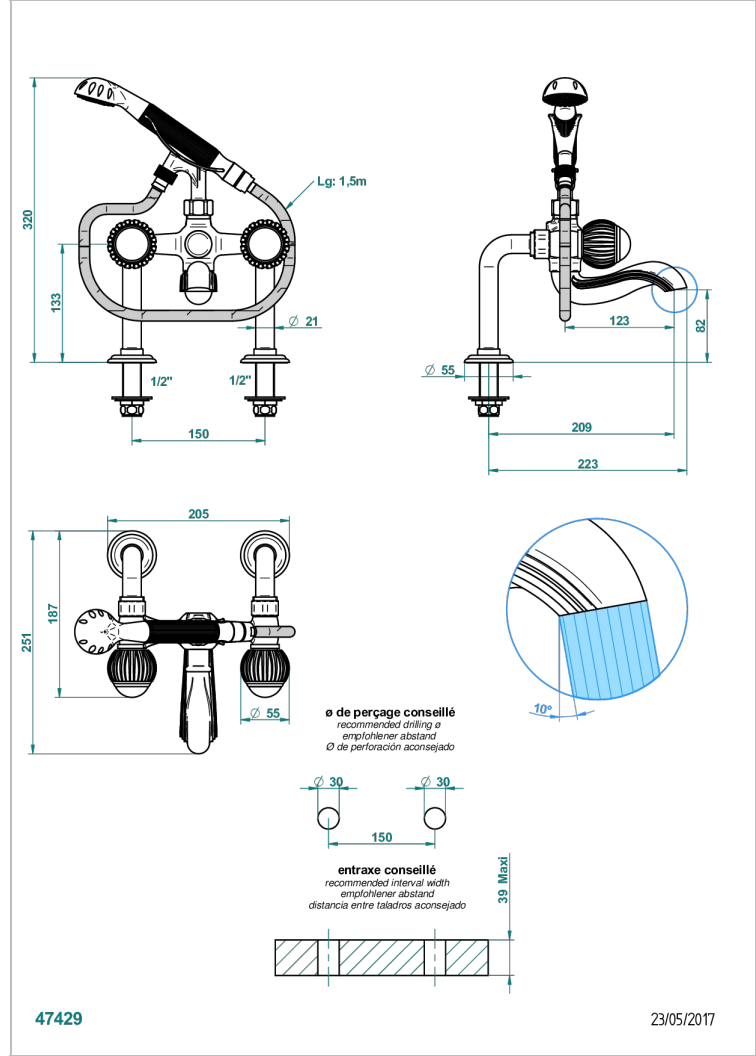

# VOGUE RED JASPER

A8N-13G

Rim mounted 2-hole bath/telephone shower mixer, shower and hose

## CHARACTERISTIC

- ACS : 21ACCLY034

## TECHNICAL SPECS

- Recommandé : 3 bars (max. 5 bars) - Advised : 43,5 psi (max. 72 psi)
- Bec : 75 l/min à 3 bars - Douchette : 9,5 l/min à 3 bars
- Spout : 19,8 gpm at 43.5 psi - Handshower : 2.5 gpm at 43.5 psi