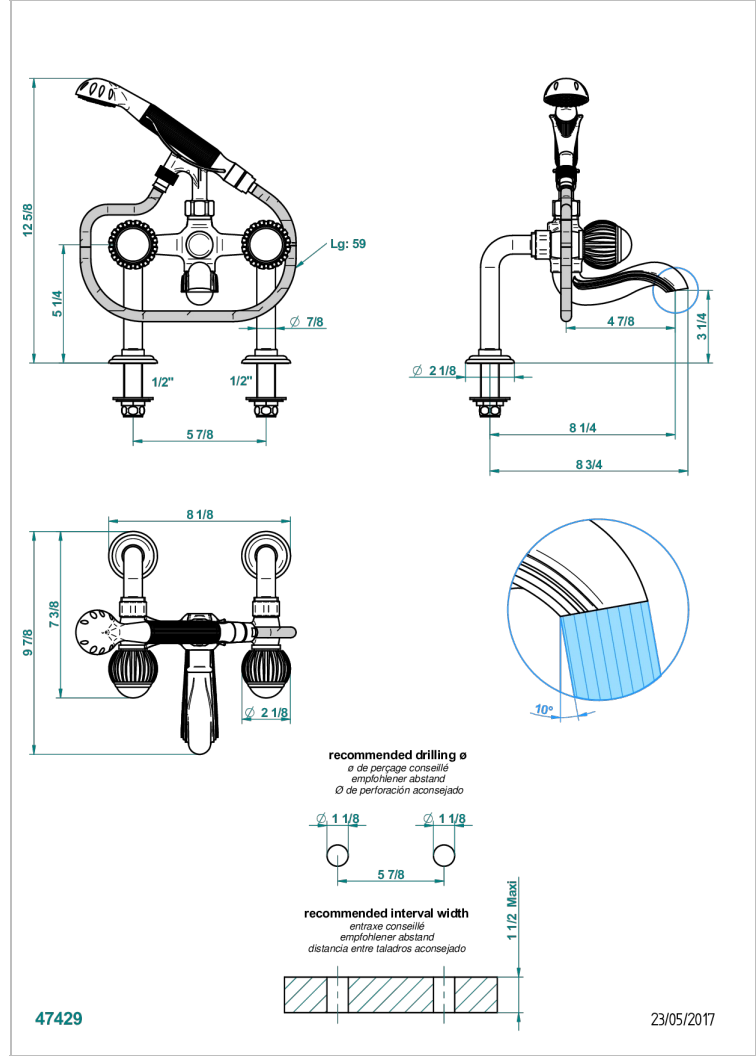

VOGUE RED JASPER

A8N-13G

Rim mounted 2-hole bath/telephone shower mixer, shower and hose

CHARACTERISTIC

- ACS : 21ACCLY034

TECHNICAL SPECS

- Recommandé : 3 bars (max. 5 bars) - Advised : 43,5 psi (max. 72 psi)
- Bec : 75 l/min à 3 bars - Douchette : 9,5 l/min à 3 bars
- Spout : 19,8 gpm at 43.5 psi - Handshower : 2.5 gpm at 43.5 psi

STANDARDS

AVAILABLE FINITIONS

Antique nickel - H28
Black ceram - D30
Blush PVD - H62
Brass color PVD - H49
Brown bronze color PVD - F33
Gold color PVD - H52

Graphite PVD - H64
Lacquered light bronze - D01
Matt Umber PVD - H67
Matt blush PVD - H60
Matt brass color PVD - H50
Matt brown bronze color PVD - F34