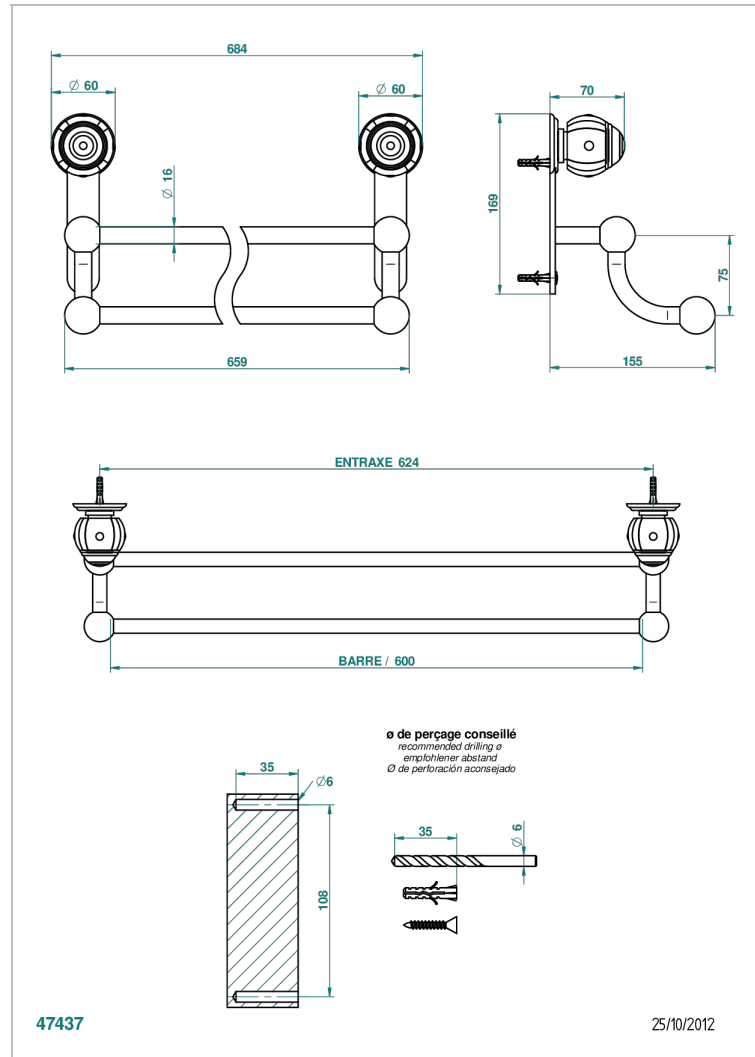

# ITHAQUE GOLD DECOR

A7A-516/60

Double towel bar, 24" long

47437

25/10/2012

## CHARACTERISTIC

- Ithaque Gold decor
- Double towel bar, 24" long