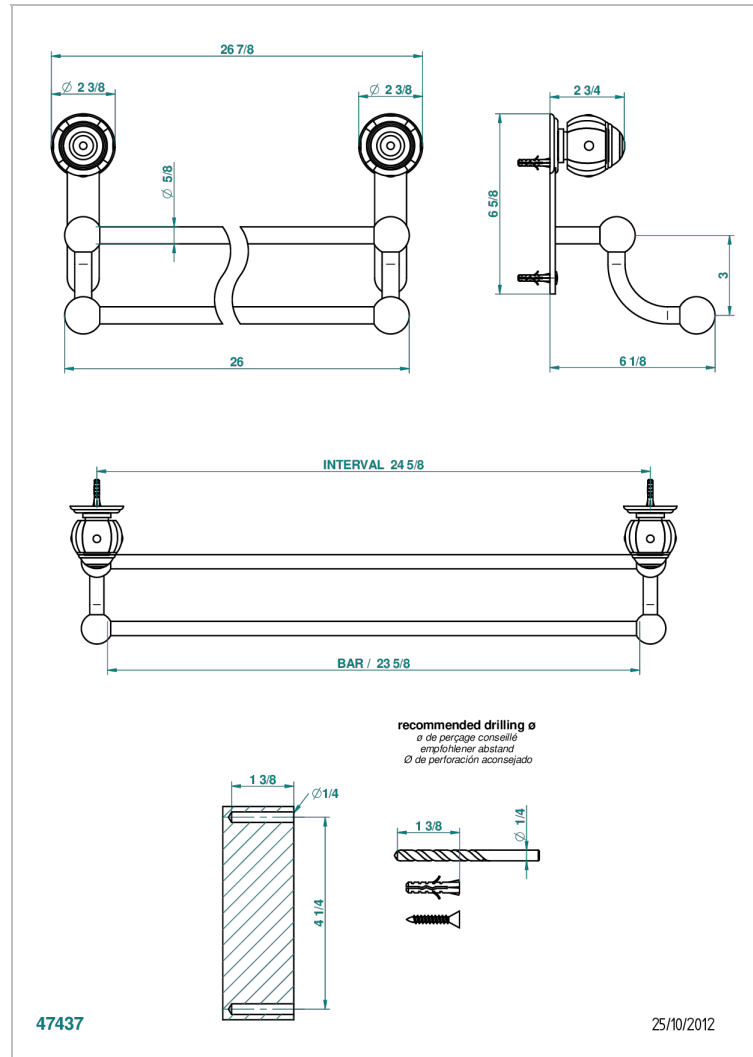

# ITHAQUE GOLD DECOR

A7A-516/60

Double towel bar, 24" long

## CHARACTERISTIC

- Ithaque Gold decor
- Double towel bar, 24" long