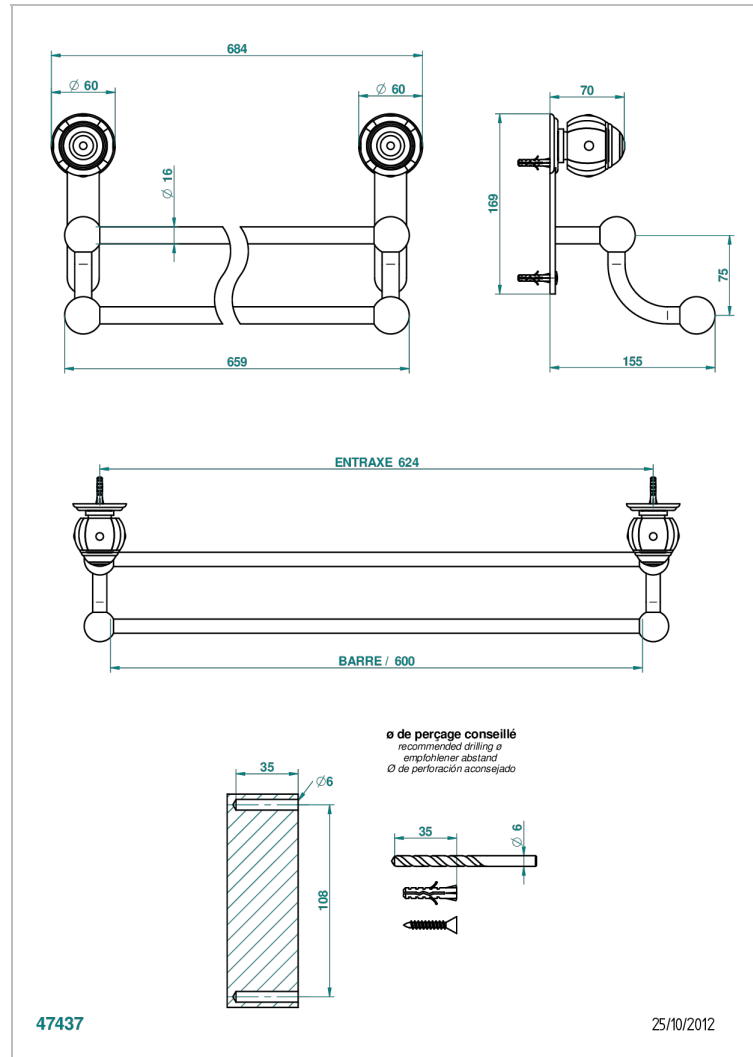

# ITHAQUE GOLD DECOR

A7A-516/60

Towel rail, 2 fixed rails, length: 600 mm

## CHARACTERISTIC

- Ithaque Gold decor
- Towel rail, 2 fixed rails, length: 600 mm