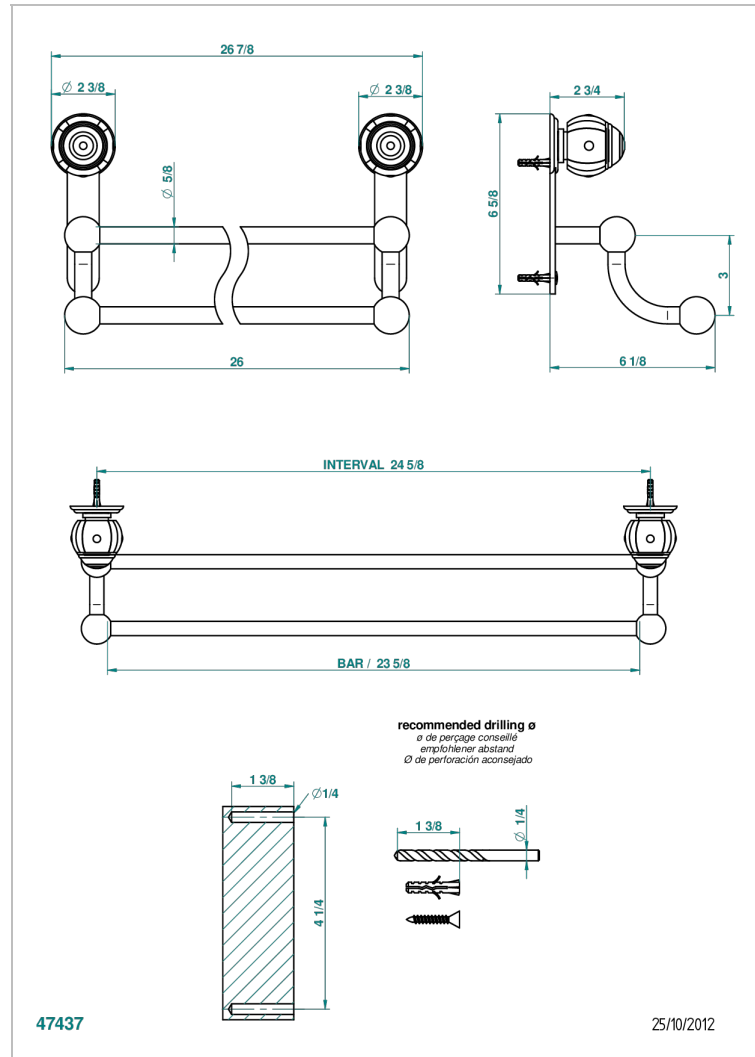

# ITHAQUE GOLD DECOR

A7A-516/60

Towel rail, 2 fixed rails, length: 600 mm

## CHARACTERISTIC

- Ithaque Gold decor
- Towel rail, 2 fixed rails, length: 600 mm