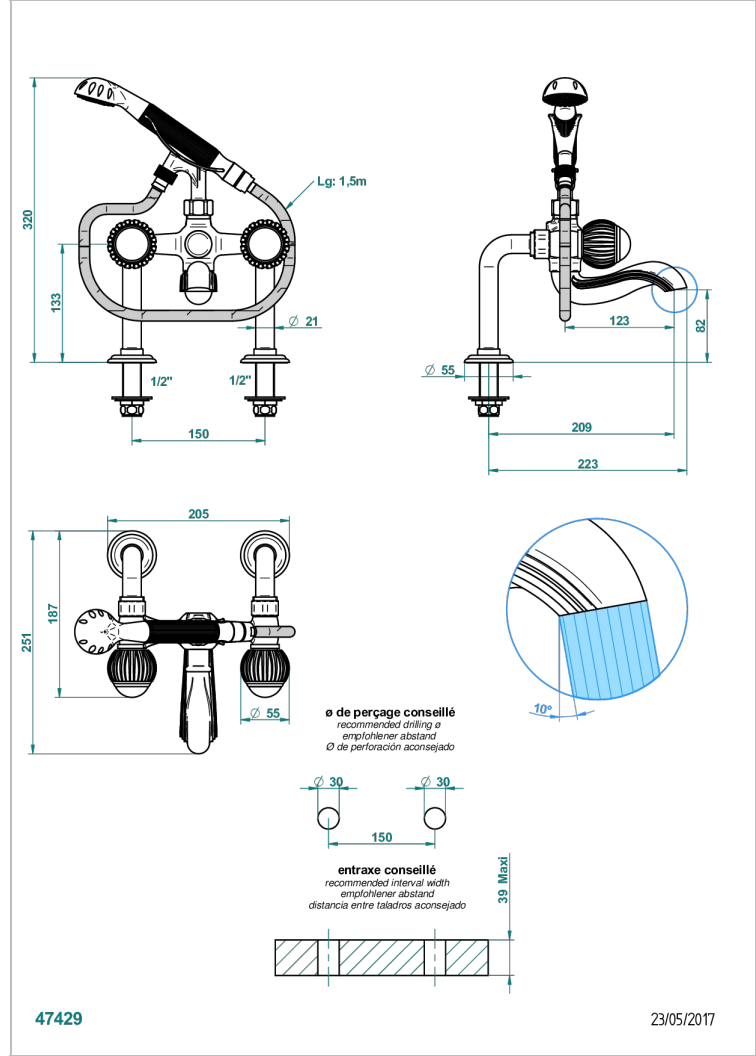

# VOGUE MALACHITE

A8M-13G

Rim mounted 2-hole bath/telephone shower mixer, shower and hose

THG<sup>®</sup>  
PARIS

## CHARACTERISTIC

- ACS : 21ACCLY034

## TECHNICAL SPECS

- Recommandé : 3 bars (max. 5 bars) - Advised : 43,5 psi (max. 72 psi)
- Bec : 75 l/min à 3 bars - Douchette : 9,5 l/min à 3 bars
- Spout : 19,8 gpm at 43.5 psi - Handshower : 2.5 gpm at 43.5 psi