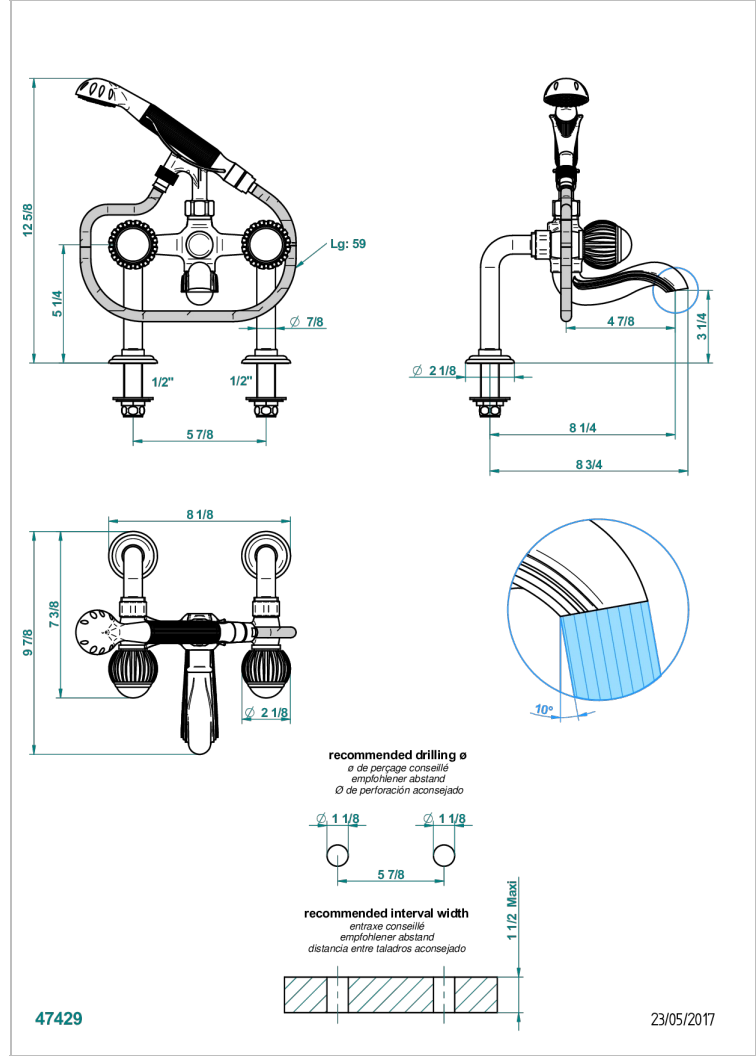

# VOGUE MALACHITE

A8M-13G

Rim mounted 2-hole bath/telephone shower mixer, shower and hose

THG<sup>®</sup>  
PARIS

## CHARACTERISTIC

- ACS : 21ACCLY034

## TECHNICAL SPECS

- Recommandé : 3 bars (max. 5 bars) - Advised : 43,5 psi (max. 72 psi)
- Bec : 75 l/min à 3 bars - Douchette : 9,5 l/min à 3 bars
- Spout : 19,8 gpm at 43.5 psi - Handshower : 2.5 gpm at 43.5 psi