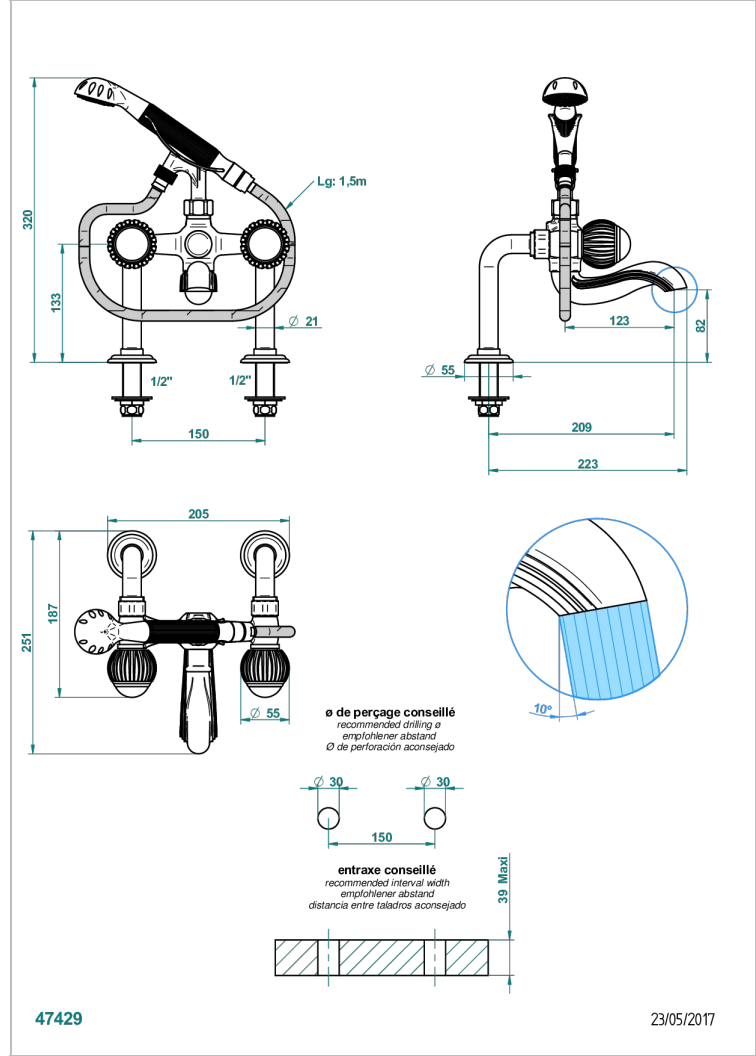

VOGUE MALACHITE

A8M-13G

Rim mounted 2-hole bath/telephone shower mixer, shower and hose

THG[®]
PARIS

CHARACTERISTIC

- ACS : 21ACCLY034

TECHNICAL SPECS

- Recommandé : 3 bars (max. 5 bars) - Advised : 43,5 psi (max. 72 psi)
- Bec : 75 l/min à 3 bars - Douchette : 9,5 l/min à 3 bars
- Spout : 19,8 gpm at 43.5 psi - Handshower : 2.5 gpm at 43.5 psi

STANDARDS

AVAILABLE FINITIONS

Antique nickel - H28
Black ceram - D30
Blush PVD - H62
Brass color PVD - H49
Brown bronze color PVD - F33
Gold color PVD - H52

Graphite PVD - H64
Lacquered light bronze - D01
Matt Umber PVD - H67
Matt blush PVD - H60
Matt brass color PVD - H50
Matt brown bronze color PVD - F34