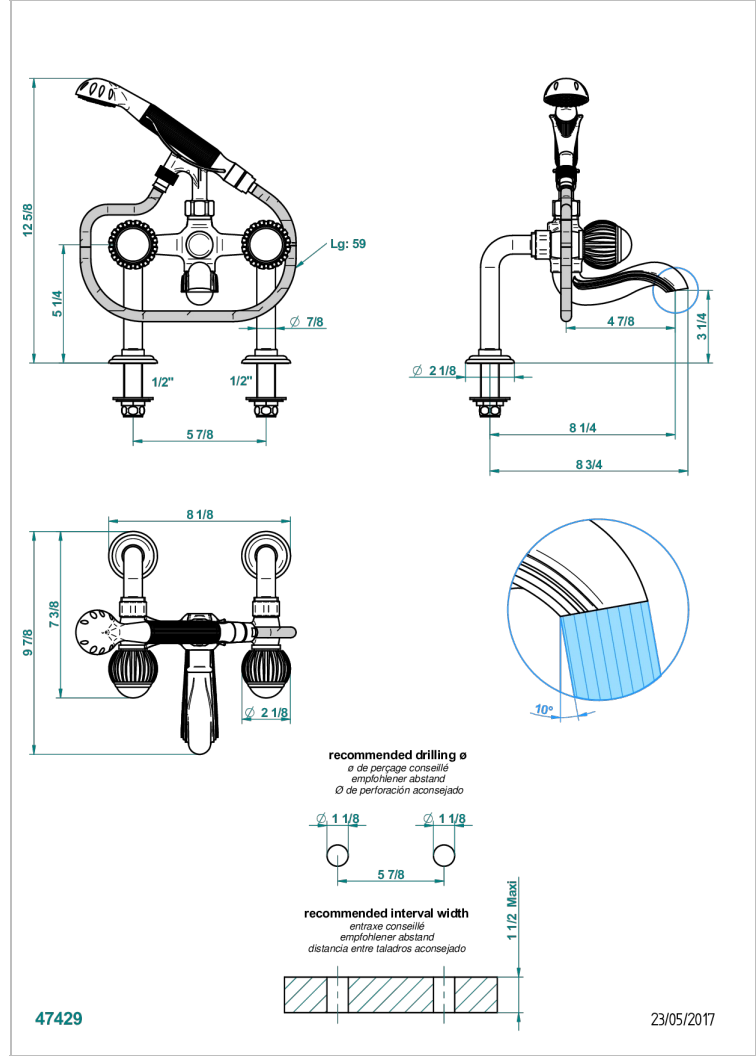

VOGUE MALACHITE

A8M-13G

Rim mounted 2-hole bath/telephone shower mixer, shower and hose

CHARACTERISTIC

- ACS : 21ACCLY034

TECHNICAL SPECS

- Recommandé : 3 bars (max. 5 bars) - Advised : 43,5 psi (max. 72 psi)
- Bec : 75 l/min à 3 bars - Douchette : 9,5 l/min à 3 bars
- Spout : 19,8 gpm at 43.5 psi - Handshower : 2.5 gpm at 43.5 psi

STANDARDS

AVAILABLE FINITIONS

Antique nickel - H28
Black ceram - D30
Blush PVD - H62
Brass color PVD - H49
Brown bronze color PVD - F33
Gold color PVD - H52

Graphite PVD - H64
Lacquered light bronze - D01
Matt Umber PVD - H67
Matt blush PVD - H60
Matt brass color PVD - H50
Matt brown bronze color PVD - F34