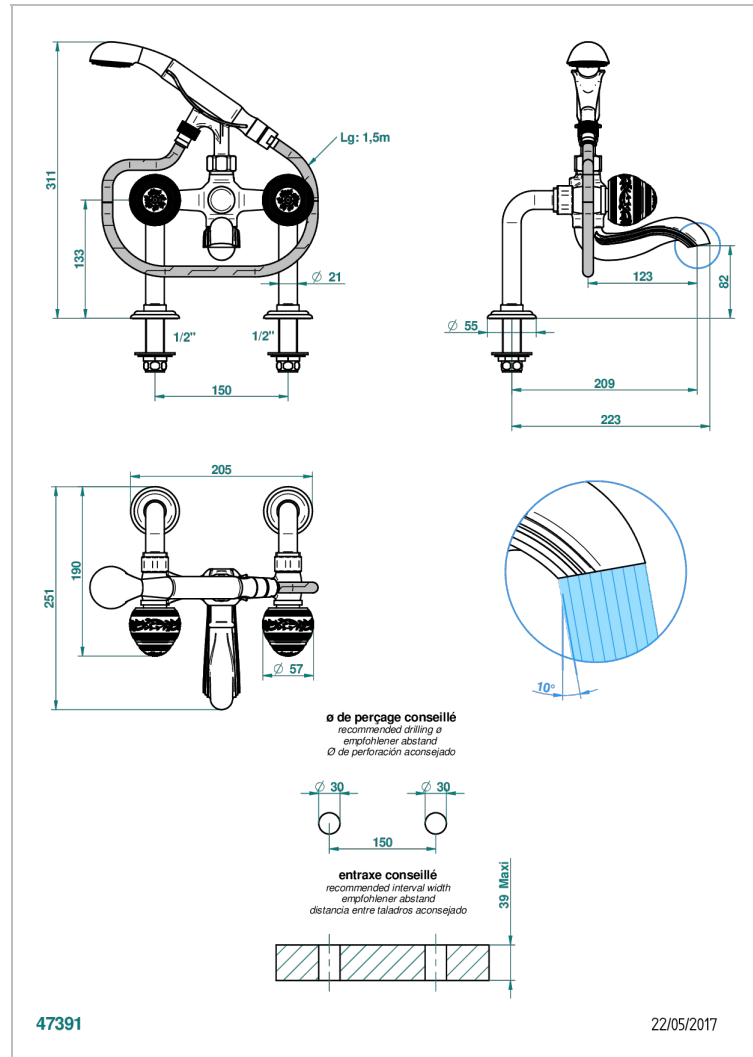

# MARQUISE PLATINUM DECOR

A7G-13G

Rim mounted 2-hole bath/telephone shower mixer, shower and hose

## TECHNICAL SPECS

- Recommandé : 3 bars (max. 5 bars) - Advised : 43,5 psi (max. 72 psi)
- Bec : 75 l/min à 3 bars - Douchette : 9,5 l/min à 3 bars
- Spout : 19,8 gpm at 43.5 psi - Handshower : 2.5 gpm at 43.5 psi