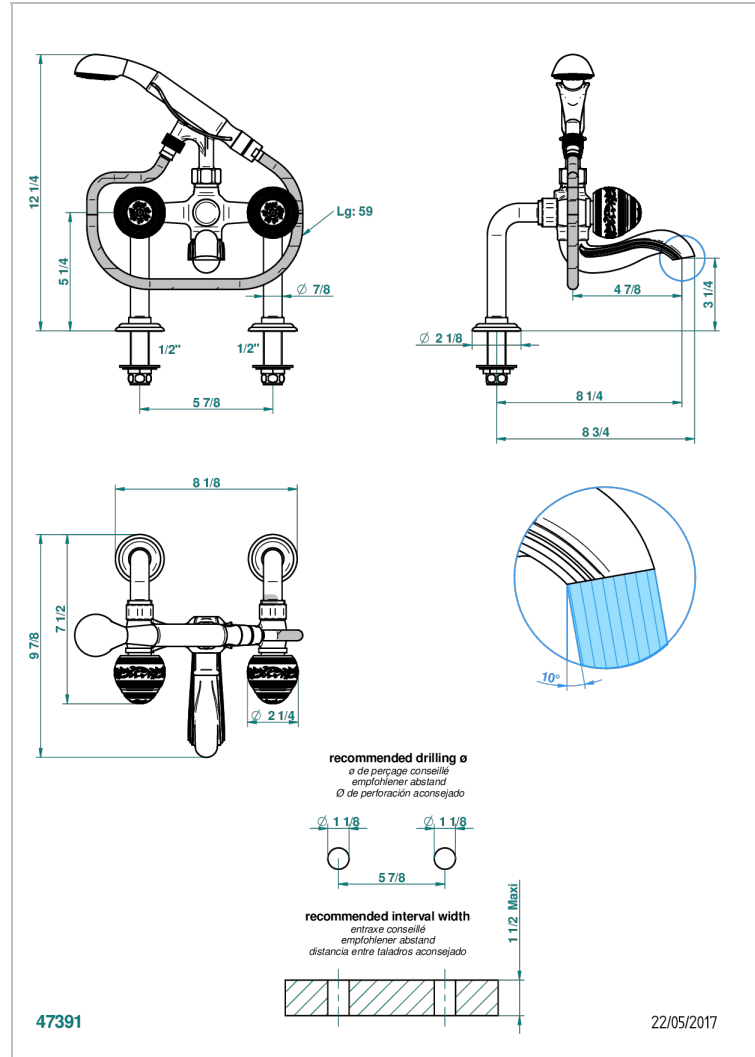

# MARQUISE PLATINUM DECOR

A7G-13G

Rim mounted 2-hole bath/telephone shower mixer, shower and hose

## TECHNICAL SPECS

- Recommandé : 3 bars (max. 5 bars) - Advised : 43,5 psi (max. 72 psi)
- Bec : 75 l/min à 3 bars - Douchette : 9,5 l/min à 3 bars
- Spout : 19,8 gpm at 43.5 psi - Handshower : 2.5 gpm at 43.5 psi