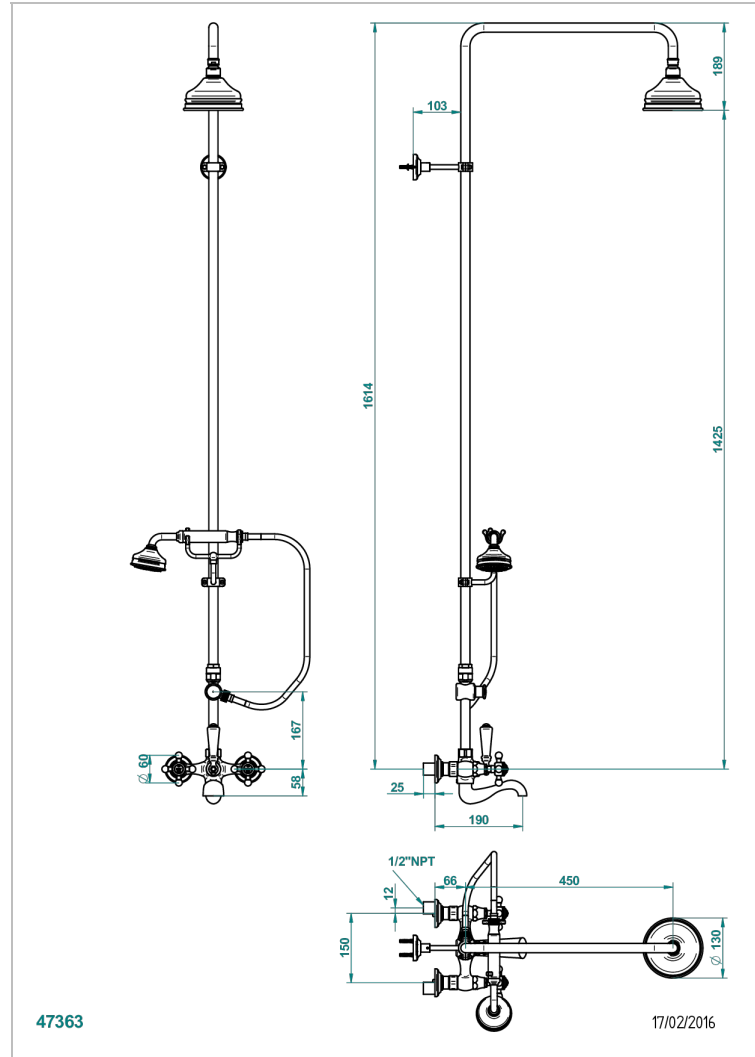

1900

G25-13BCDUS

Wall tub filler with diverter on rail, handshower, hose, hook and showerhead 5" 1/8 diameter

CHARACTERISTIC

- 1900
- Wall tub filler with diverter on rail, handshower, hose, hook and showerhead 5" 1/8 diameter

TECHNICAL SPECS

- Recommandé : 3 bars (max. 5 bars) - Advised : 43,5 psi (max. 72 psi)
- 13,5 l/min à 3 bars (9.3 gpm at 3,57 psi)

AVAILABLE FINITIONS

Black ceram - D30
Blush PVD - H62
Brass color PVD - H49
Brown bronze color PVD - F33
Chrome polished - A02
Chrome polished / gold polished - G02

Copper antique matt, coated - H07
Gold color PVD - H52
Gold mat - F07
Gold polished - F01
Graphite PVD - H64
Light coated bronze - D01

Matt Umber PVD - H67
Matt blush PVD - H60
Matt brass color PVD - H50
Matt brown bronze color PVD - F34
Matt chrome (American satin) - C02
Matt gold color PVD - H53

Matt graphite PVD - H65
Matt nickel (American satin) - C01
Matt nickel color PVD - H56
Natural smoked Brass - A13
Nickel antique / Sovereign - H28
Nickel color PVD - H55

Nickel polished - B01
Soft gold - F30
Soft matt gold - F31
Umber PVD - H66