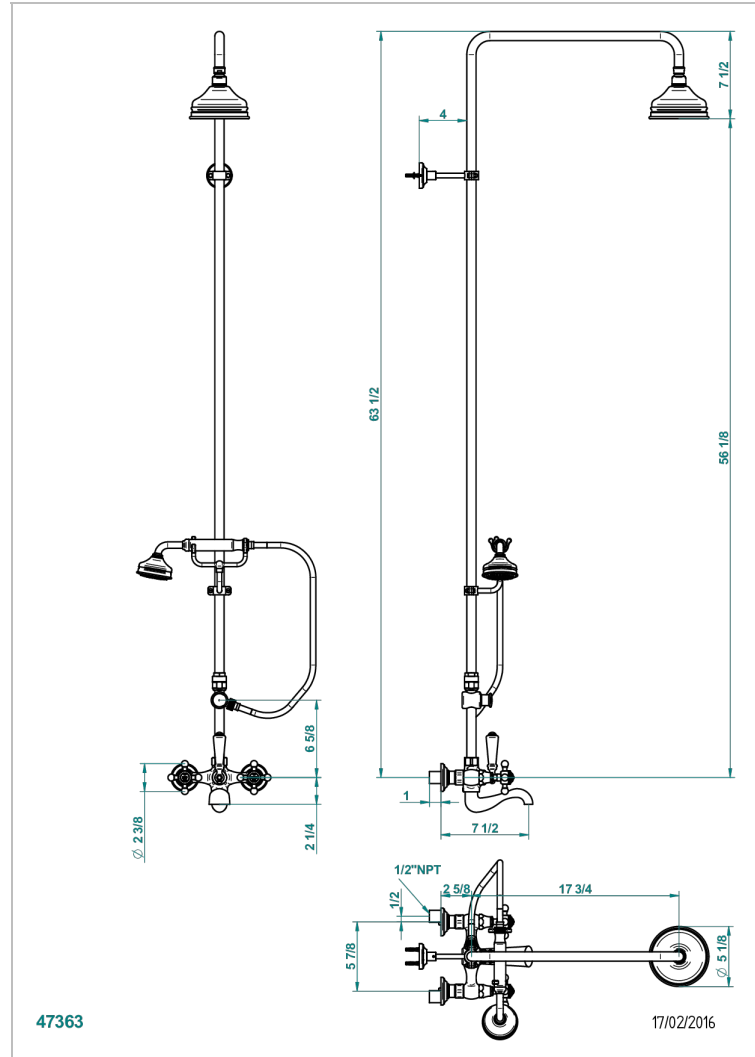

1900

G25-13BCDUS

Wall tub filler with diverter on rail, handshower, hose, hook and showerhead 5" 1/8 diameter

CHARACTERISTIC

- 1900
- Wall tub filler with diverter on rail, handshower, hose, hook and showerhead 5" 1/8 diameter

TECHNICAL SPECS

- Recommandé : 3 bars (max. 5 bars) - Advised : 43,5 psi (max. 72 psi)
- 13,5 l/min à 3 bars (9.3 gpm at 3,57 psi)

AVAILABLE FINITIONS

Black ceram - D30
Blush PVD - H62
Brass color PVD - H49
Brown bronze color PVD - F33
Chrome polished - A02
Chrome polished / gold polished - G02

Copper antique matt, coated - H07
Gold color PVD - H52
Gold mat - F07
Gold polished - F01
Graphite PVD - H64
Light coated bronze - D01

Matt Umber PVD - H67
Matt blush PVD - H60
Matt brass color PVD - H50
Matt brown bronze color PVD - F34
Matt chrome (American satin) - C02
Matt gold color PVD - H53

Matt graphite PVD - H65
Matt nickel (American satin) - C01
Matt nickel color PVD - H56
Natural smoked Brass - A13
Nickel antique / Sovereign - H28
Nickel color PVD - H55

Nickel polished - B01
Soft gold - F30
Soft matt gold - F31
Umber PVD - H66