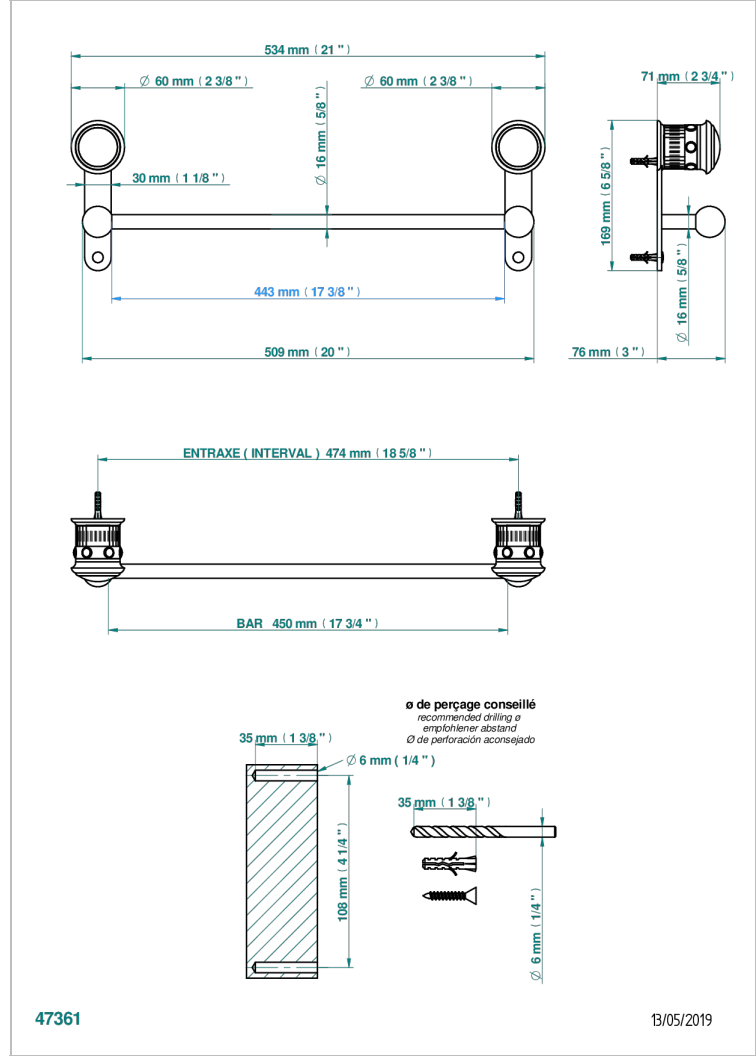

TROCADERO LAPIS LAZULI

U7B-514/45

Towel bar, 18" long

CHARACTERISTIC

- Trocadero Lapis Lazuli
- Towel bar, 18" long

AVAILABLE FINITIONS

Black ceram - D30
 Blush PVD - H62
 Brass color PVD - H49
 Brown bronze color PVD - F33
 Chrome polished - A02
 Chrome polished / gold polished - G02