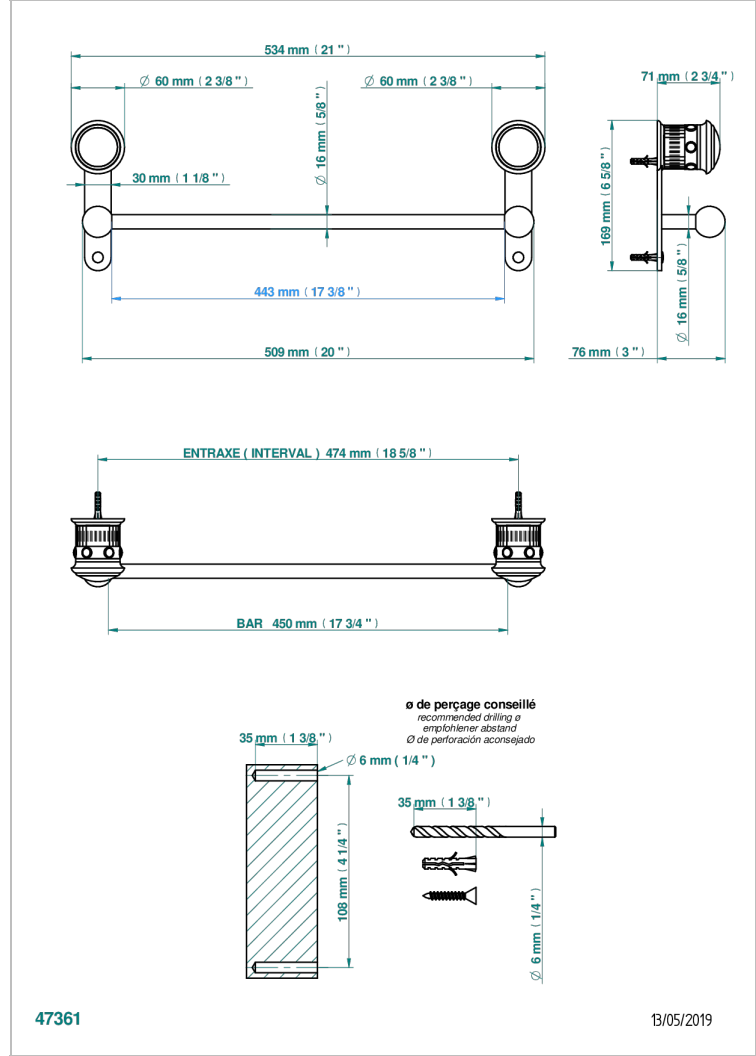

# TROCADERO LAPIS LAZULI

U7B-514/45

Single towel rail, fixed rail, length: 450 mm

## CHARACTERISTIC

- Trocadero Lapis Lazuli
- Single towel rail, fixed rail, length: 450 mm