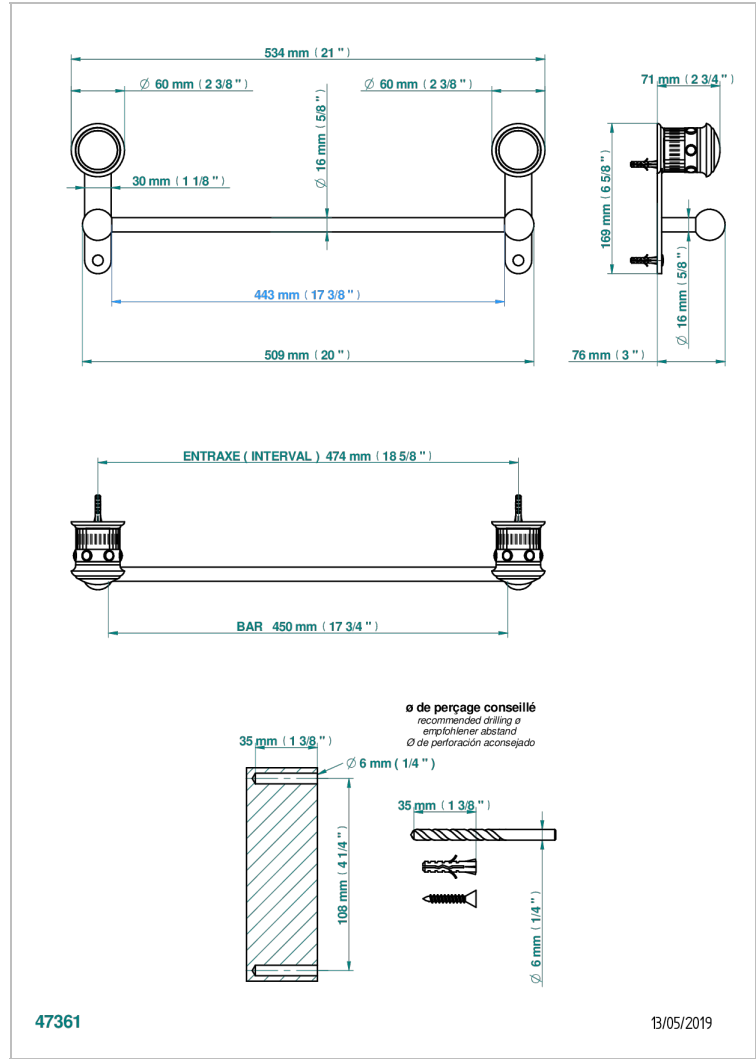

# TROCADERO LAPIS LAZULI

U7B-514/45

Single towel rail, fixed rail, length: 450 mm

## CHARACTERISTIC

- Trocadero Lapis Lazuli
- Single towel rail, fixed rail, length: 450 mm