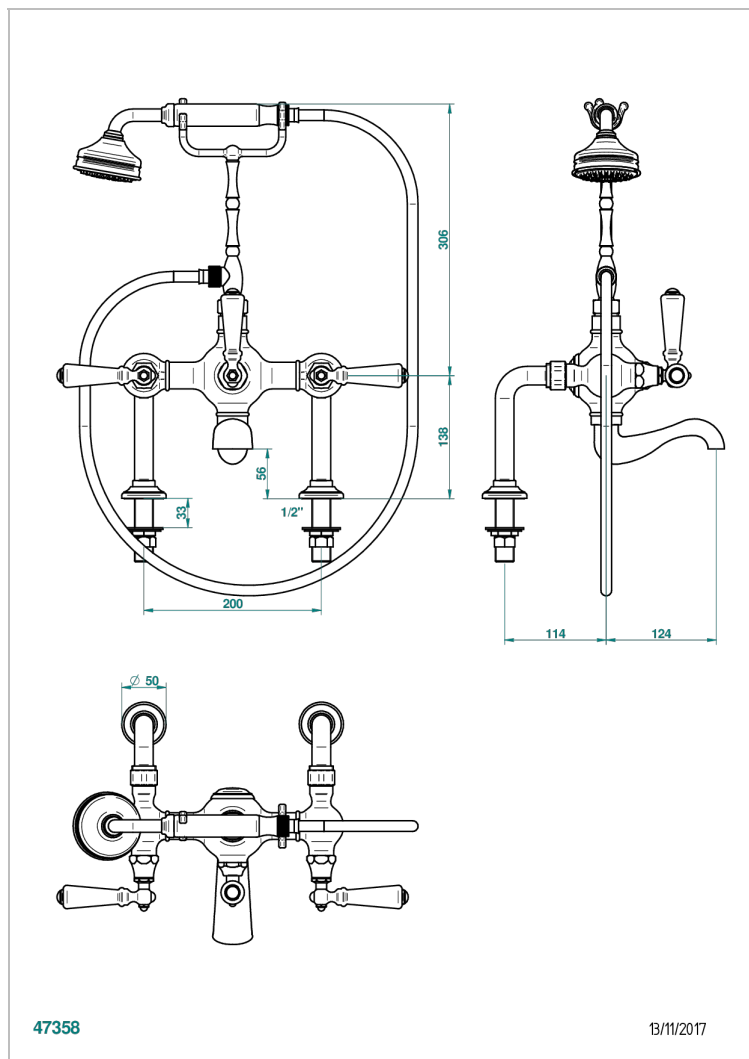

CHARLESTON WITH LEVER HANDLES

G75-14G/US

Deck mounted exposed tub filler with telephone shower mixer / diverter - 8" centres

CHARACTERISTIC

- Charleston with lever handles
- Deck mounted exposed tub filler with telephone shower mixer / diverter - 8" centres