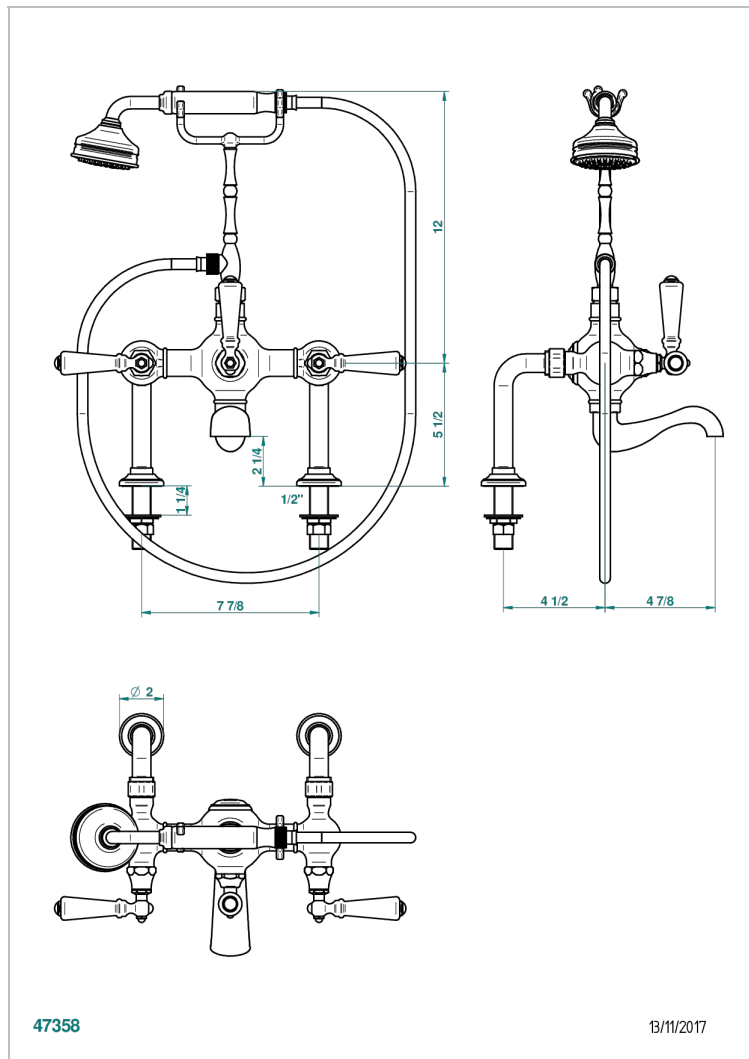

CHARLESTON WITH LEVER HANDLES

G75-14G/US

Deck mounted exposed tub filler with telephone shower mixer / diverter - 8" centres

47358

13/11/2017

CHARACTERISTIC

- Charleston with lever handles
- Deck mounted exposed tub filler with telephone shower mixer / diverter - 8" centres