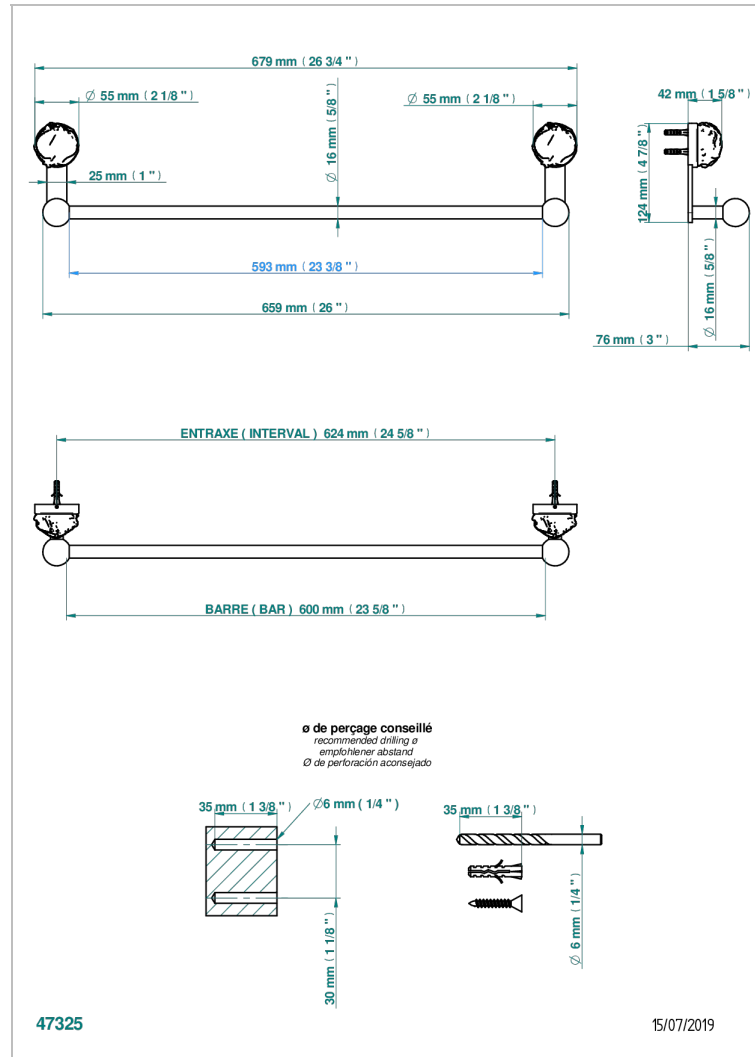

SUN DRAGON

U5D-514/60

Single towel rail, fixed rail, length: 600 mm

CHARACTERISTIC

- Sun Dragon
- Single towel rail, fixed rail, length: 600 mm

AVAILABLE FINITIONS

Antique nickel - H28
Black ceram - D30
Blush PVD - H62
Brass color PVD - H49
Brown bronze color PVD - F33
Gold color PVD - H52