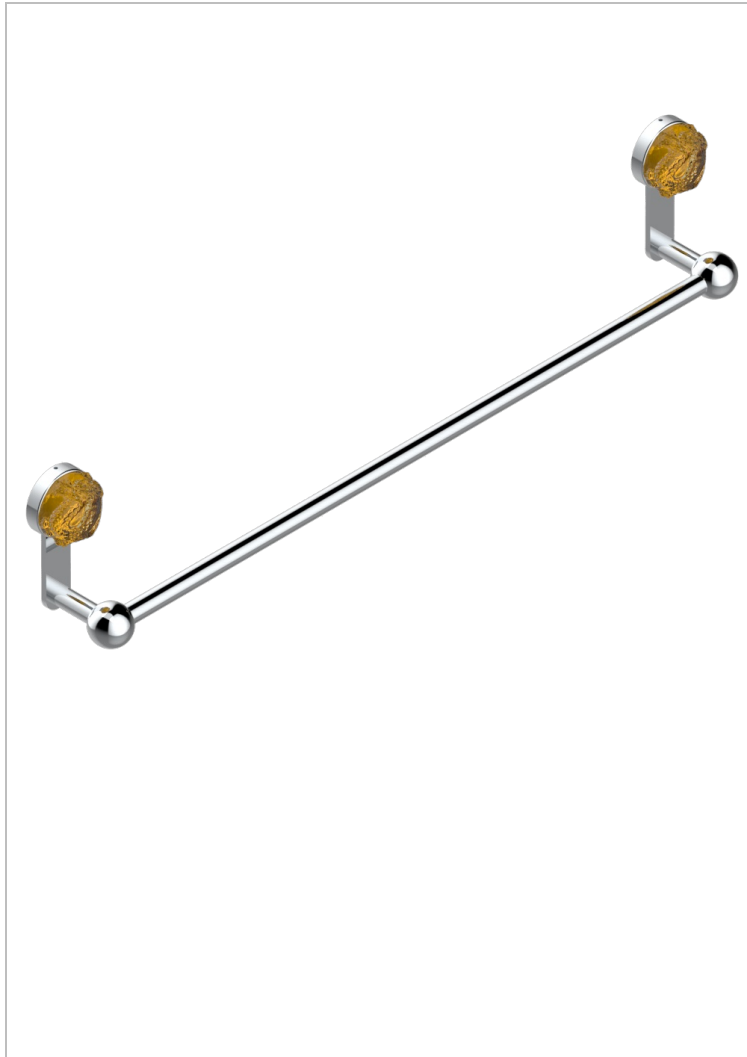

SUN DRAGON

U5D-514/60

Single towel rail, fixed rail, length: 600 mm

CHARACTERISTIC

- Sun Dragon
- Single towel rail, fixed rail, length: 600 mm

AVAILABLE FINITIONS

Antique nickel - H28
Black ceram - D30
Blush PVD - H62
Brass color PVD - H49
Brown bronze color PVD - F33
Gold color PVD - H52

Graphite PVD - H64
Lacquered light bronze - D01
Matt Umber PVD - H67
Matt blush PVD - H60
Matt brass color PVD - H50
Matt brown bronze color PVD - F34

Matt chrome - C02
Matt gold - F07
Matt gold color PVD - H53
Matt graphite PVD - H65
Matt nickel (color finish) - C01
Matt nickel color PVD - H56

Nickel color PVD - H55
Polished chrome (color finish) - A02
Polished chrome / Polished gold (color finish) - G02
Polished gold (color finish) - F01
Polished nickel - B01
Soft gold - F30

Soft matt gold - F31
Umber PVD - H66
Varnished matt antique red copper (color finish) - H07